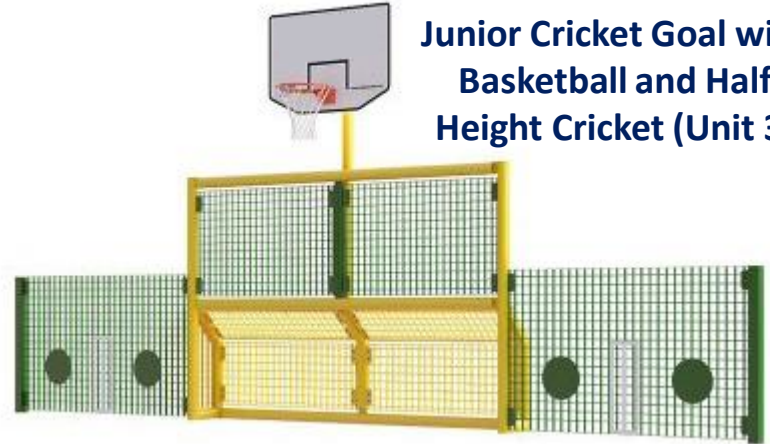

Sports – KS2 Multi Goal Units

Junior Recess Goal (Unit 37)

Junior Goal (Unit 6)

Junior Goal Recess (Unit 265)

Junior Goal Unit Netball (Unit 107)

Junior Goal Unit Basketball (Unit 1)
www.rsjplay.co.uk

Junior Large Goal Unit Basketball (Unit 188)

Sports – KS2 Multi Goal Units

Junior Cricket Goal with Netball and Half Height Cricket (Unit 108)

Junior Cricket Goal with Basketball and Half Height Cricket (Unit 3)

Junior Cricket Goal with Netball and Full Height Cricket (Unit 109)