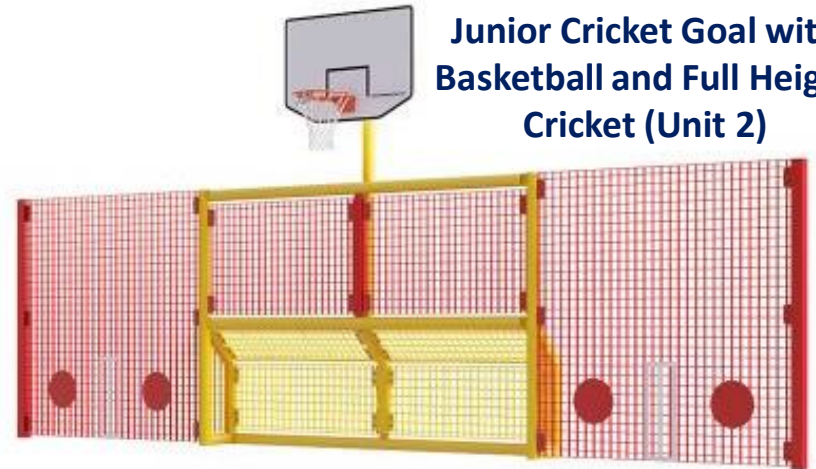

Sports – KS2 Multi Goal Units

Junior Cricket Goal with Netball and Half Height Cricket (Unit 108)

Junior Cricket Goal with Basketball and Half Height Cricket (Unit 3)

Junior Cricket Goal with Netball and Full Height Cricket (Unit 109)

Junior Cricket Goal with Basketball and Full Height Cricket (Unit 2)

Sports – KS3 Multi Goal Units

Senior Recess Goal
(Unit 113)

Senior Large Recess Goal
(Unit 229)

KS359

KS390

KS3185

Sports – KS3 Multi Goal Units