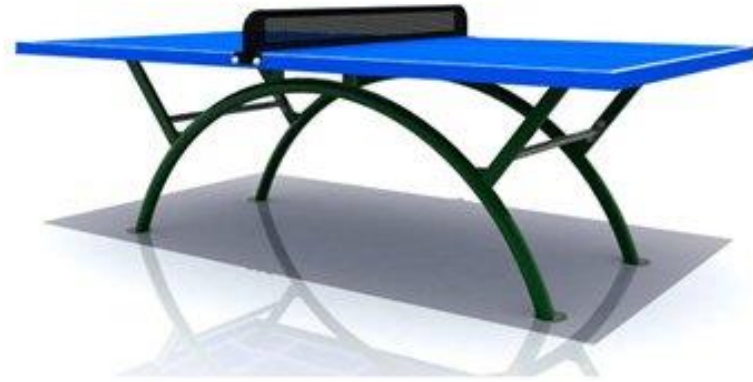

www.rsjplay.co.uk

Outdoor Gym Equipment - Adults

Double Slalom Skier

Double Health Walker

Combi Pulldown/Push Challenger

Double Power Push

Double Squat Push

Double Pull Up

www.rsjplay.co.uk

Outdoor Gym Equipment - Adults

Rower

Bicycle

Sky Stepper

Double Sit Up

Parallel Rails

Health Walker

www.rsjplay.co.uk

Outdoor Gym Equipment - Adults

Tai Chi Discs

Leg Raise

Leg Stretch

Balance Beams

Wheelchair Access
Arm and Pedal

Wheelchair Access
Tai Chi Discs

www.rsjplay.co.uk

Outdoor Gym Equipment - Adults

Chin Up Bars

Table Tennis Table