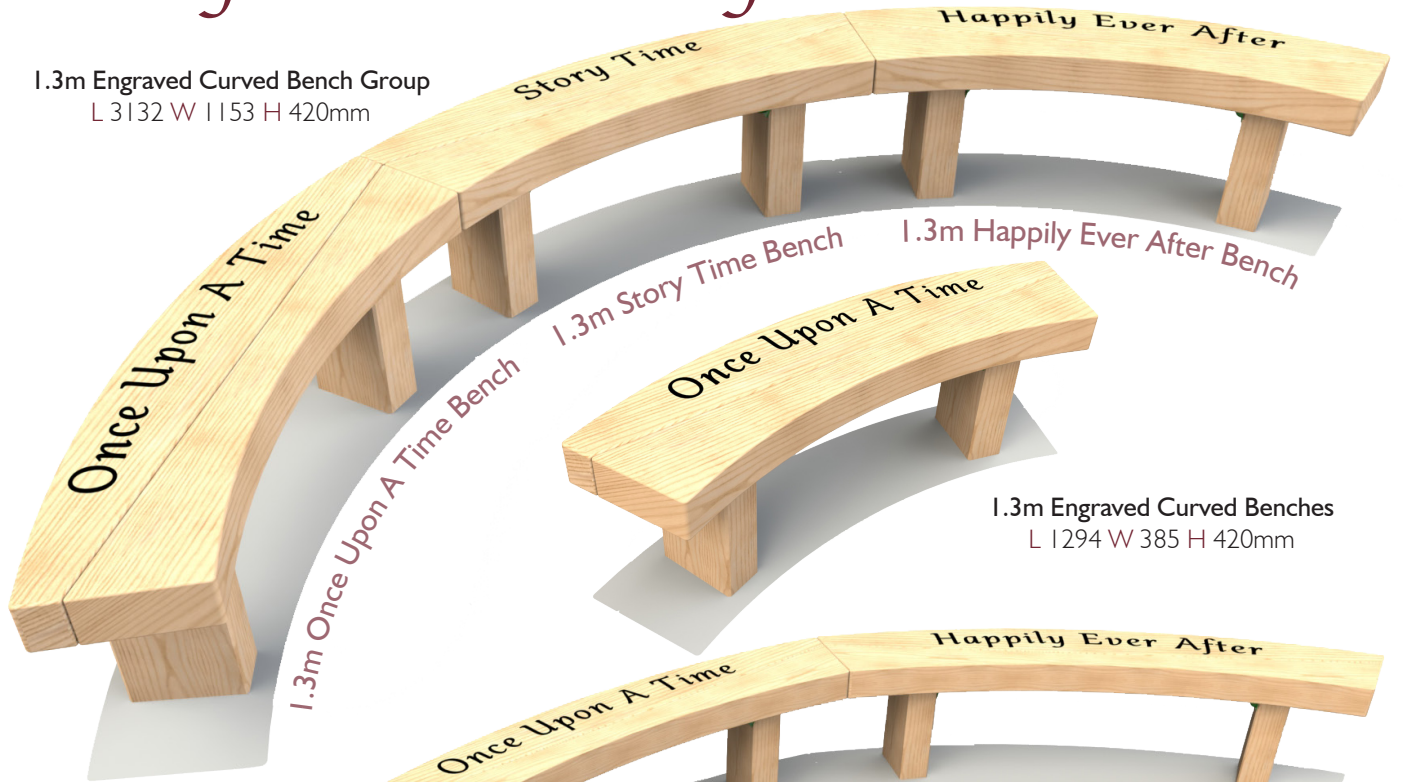

1.3m Curved Sleeper Bench
L 1294 W 385 H 420mm

3.6m Sleeper Bench
L 3600 W 195 H 420mm

2.4m Sleeper Bench
L 2400 W 195 H 420mm

1.4m Sleeper Bench
L 1400 W 195 H 420mm

Story Time Seating

1.3m Engraved Curved Bench Group
L 3132 W 1153 H 420mm

Bespoke options Available

Button Stools

L: 195mm

W: 195mm

H: 400mm

Plain

Apple

Story Book

Tall Tale Area

Once Upon a Time Chair x 1
1.4m Sleeper Benches x 3

All areas also available with the **Story Telling Chair**.

Enchantment Area

Once Upon a Time Chair x 1
Fairy Tale Button Stools x 15
1.8m Curved Sleeper Benches x 3