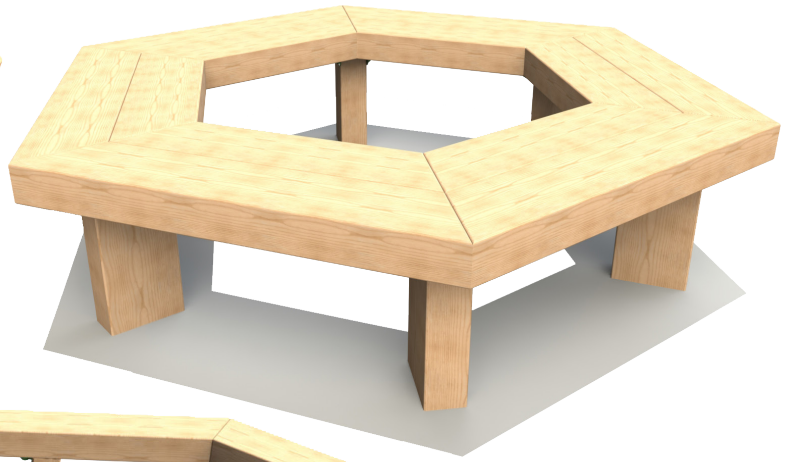

Story Time Seating

2m Hexagonal Tree Seat
L 2056 W 1780 H 470mm

2m Half Hexagonal Bench
L 1983 W 890 H 470mm

3m Open Octagonal Bench
L 3000 W 2663 H 450mm

3m Half Octagonal Bench
L 3000 W 1700 H 450mm

3m Octagonal Tree Seat
L 3000 W 3000 H 450mm