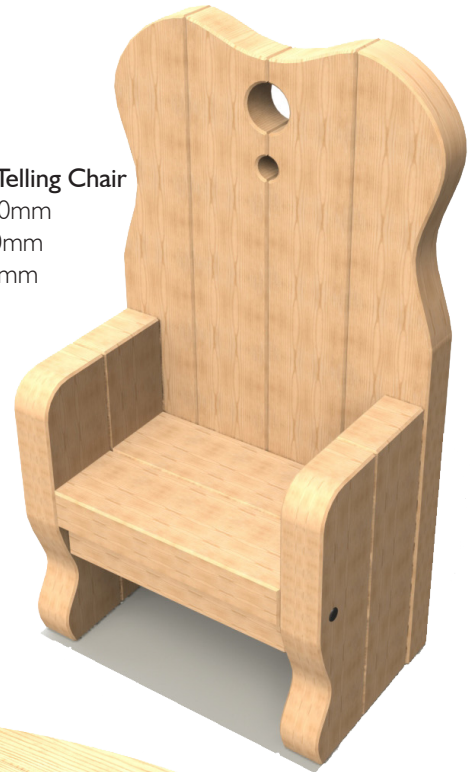

story
time...

Once
Upon
A
Time

Happily Ever After

RSTJ PLAY

Story Time Seating

Once Upon A Time Chair
H 1336mm
W 775mm
D 772mm
Engraved as Standard

Story Telling Chair
H 1400mm
W 780mm
D 485mm

1.8m Curved Sleeper Bench
L 1793 W 388 H 420mm

1.3m Curved Sleeper Bench
L 1294 W 385 H 420mm

3.6m Sleeper Bench
L 3600 W 195 H 420mm

2.4m Sleeper Bench
L 2400 W 195 H 420mm

1.4m Sleeper Bench
L 1400 W 195 H 420mm

Story Time Seating

1.3m Engraved Curved Bench Group
L 3132 W 1153 H 420mm