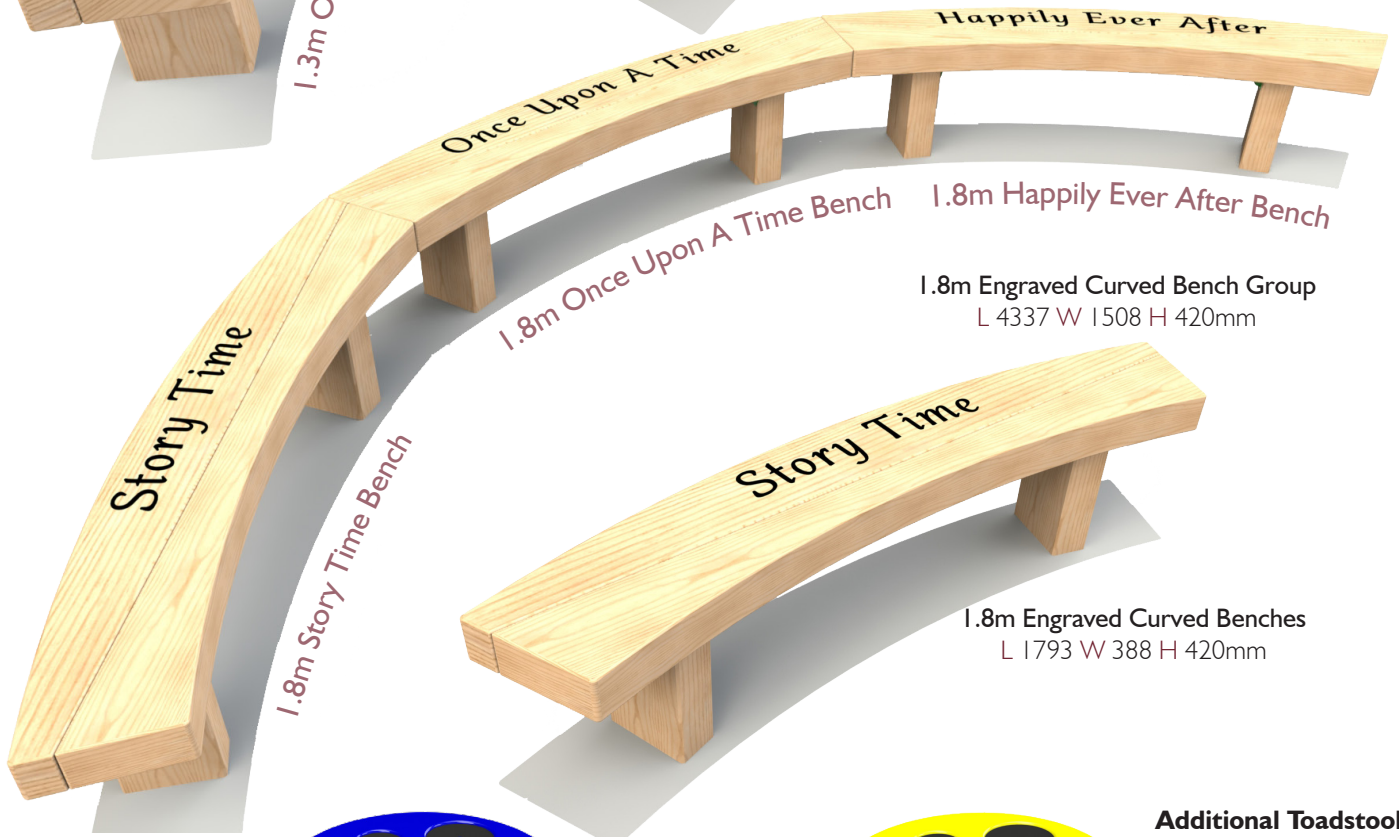

1.8m Engraved Curved Bench Group
L 4337 W 1508 H 420mm

1.8m Engraved Curved Benches
L 1793 W 388 H 420mm