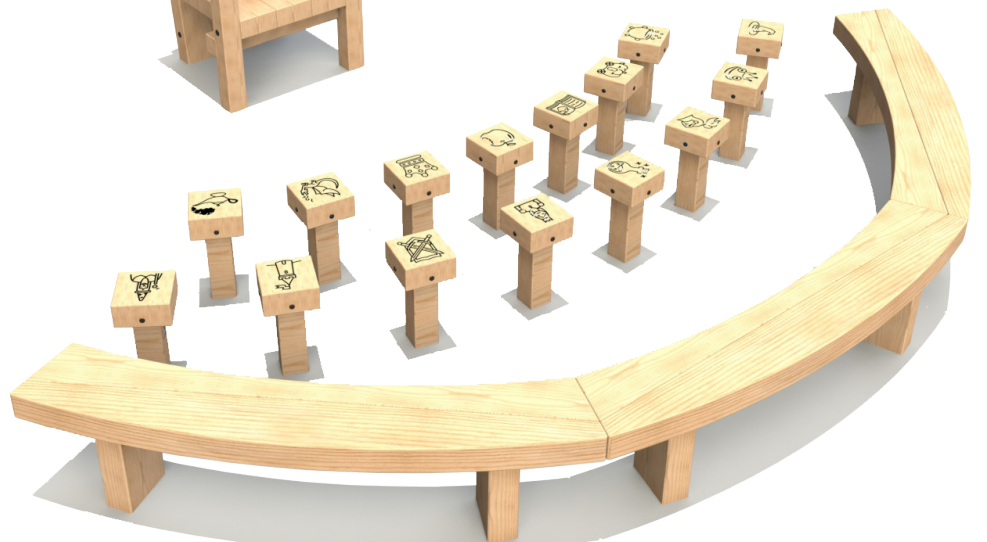

Tall Tale Area

Once Upon a Time Chair x 1
1.4m Sleeper Benches x 3

All areas also available with the **Story Telling Chair**.

Enchantment Area

Once Upon a Time Chair x 1
Fairy Tale Button Stools x 15
1.8m Curved Sleeper Benches x 3