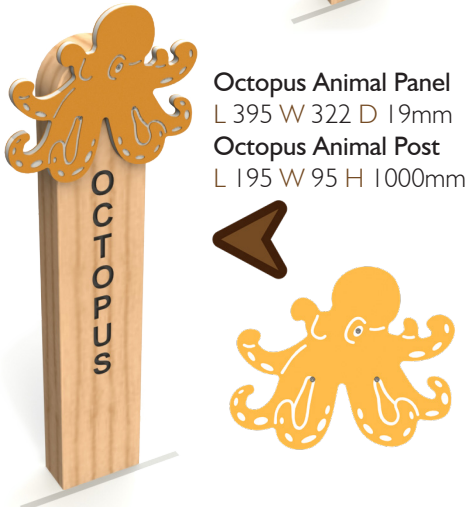

Fox Animal Panel  
L 333 W 381 D 19mm  
Fox Animal Post  
L 195 W 95 H 1000mm

Frog Animal Panel  
L 390 W 302 D 19mm  
Frog Animal Post  
L 195 W 95 H 1000mm

Heron Animal Panel  
L 341 W 387 D 19mm  
Heron Animal Post  
L 195 W 95 H 1000mm

Jellyfish Animal Panel  
L 325 W 364 D 19mm  
Jellyfish Animal Post  
L 195 W 95 H 1000mm

Hedgehog Animal Panel  
L 405 W 263 D 19mm  
Hedgehog Animal Post  
L 195 W 95 H 1000mm

Ladybird Animal Panel  
L 428 W 400 D 19mm  
Ladybird Animal Post  
L 195 W 95 H 1000mm

Mouse Animal Panel  
L 380 W 252 D 19mm  
Mouse Animal Post  
L 195 W 95 H 1000mm

Newt Animal Panel  
L 332 W 392 D 19mm  
Newt Animal Post  
L 195 W 95 H 1000mm

Octopus Animal Panel  
L 395 W 322 D 19mm  
Octopus Animal Post  
L 195 W 95 H 1000mm