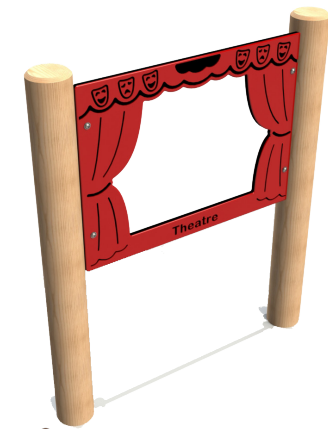

## PLAY TIME TOTEM POLES

**Dimensions**  
L: 195mm  
W: 95mm  
H: 1500mm

Minibeast Manor  
Finger Maze Madness  
Treasure Map  
Height & Hands

Each totem pole brings a new dimension of educational play to a playground.

All totems available as a group or individually.

**Climbing Post**

Naturally Shaped Peeled Climbing Post.  
Average Diameter: 175mm  
Height: 1800mm

**Scrambling Post**

Naturally Shaped Peeled Scrambling Post.  
Average Diameter: 175mm  
Height: 2000mm

**Peeled Stilts**

Naturally Shaped Peeled Stilts.  
Average Tall Post Diameter: 140mm  
Average Stepping Post Diameter: 175mm

**HDPE PLAY PANELS**

**Theatre Play Panel**

L 1050 W 125 H 1200mm

**Shop Play Panel**

L 1050 W 125 H 1200mm

**Giraffe Height Panel**

H: 1725mm  
L: 400mm  
W: 19mm

**Hello Across the World Play Panel**

L 1050 W 125 H 1200mm

**Frog Duck Fish Play Panel**

L 1050 W 125 H 1200mm