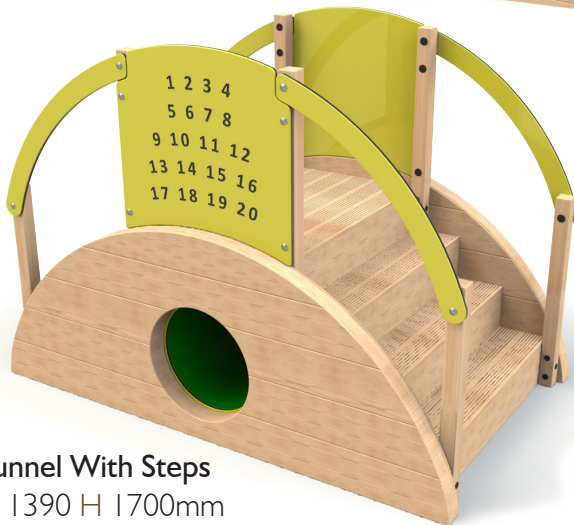

# TIMBER BRIDGES

**4.1m Flat Bridge**  
L 4100 W 1457 H 1200mm

**2.1m Flat Bridge**  
L 2100 W 1457 H 1200mm

**Hump Bridge**  
L 1671 W 1309 H 195mm

**Arch Bridge**  
L 2307 W 1457 H 1250mm

**Inclusive Bridge**  
L 4230 W 1457 H 1130mm

**Wavy Bridge**  
L 2282 W 1457 H 1200mm

**Sleeper Tunnel With Steps**  
L 2400 W 1390 H 1700mm

**Optional Ramps Sold Separately**

**Short Access Ramp Only**  
L 1200 W 1200 H 221mm

**Wheelchair Access Ramp Only**  
L 2400 W 1200 H 221mm

## SEASONAL TOTEM POLES

**Dimensions**  
L: 195mm  
W: 95mm  
H: 1500mm

Spring Totem  
Summer Totem  
Autumn Totem  
Winter Totem

The seasonal totem poles contain playful references to each season of the year.