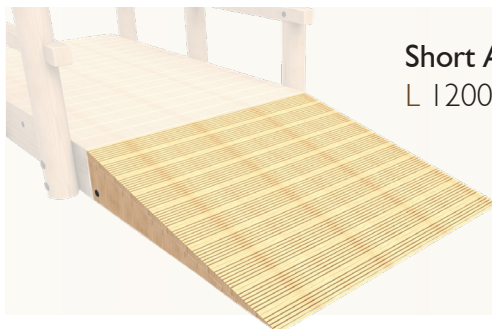

**Wavy Bridge**  
L 2282 W 1457 H 1200mm

**Sleeper Tunnel With Steps**  
L 2400 W 1390 H 1700mm

**Optional Ramps Sold Separately**

**Short Access Ramp Only**  
L 1200 W 1200 H 221mm

**Wheelchair Access Ramp Only**  
L 2400 W 1200 H 221mm