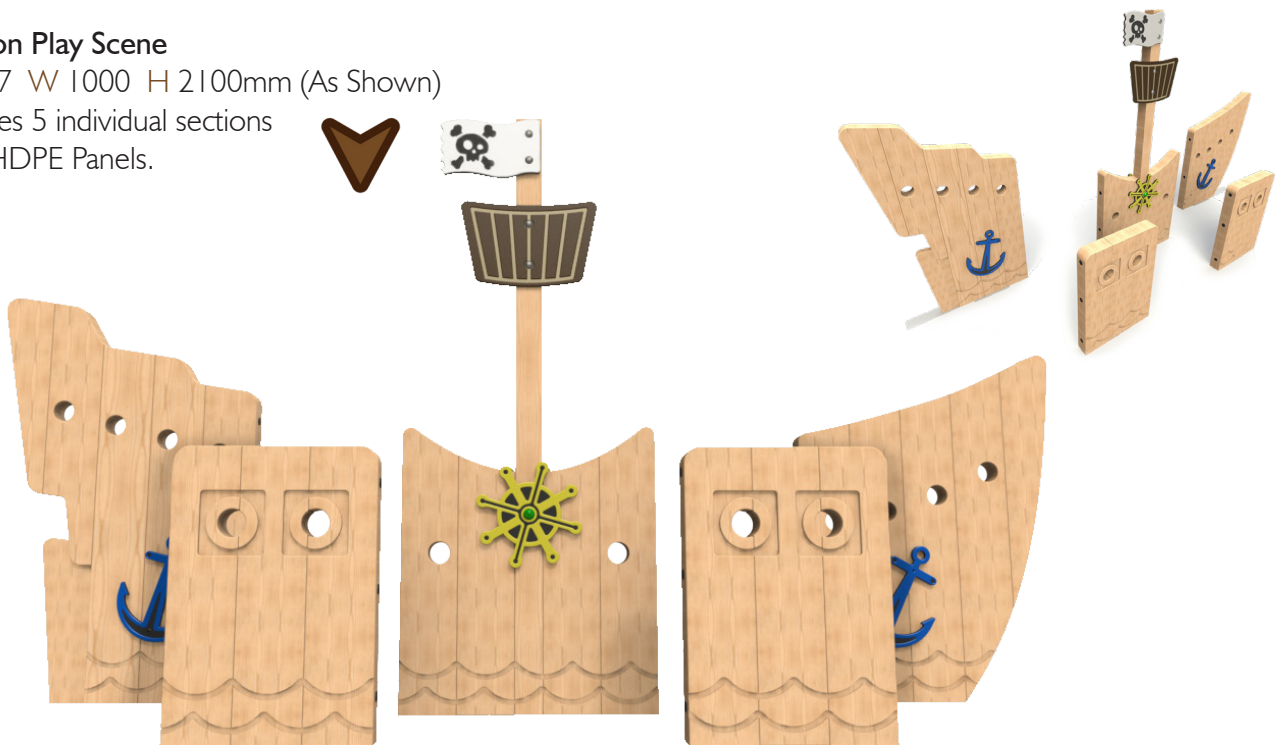

## Mountain Range Play Scene

L 3900 W 760 H 1490mm (As Shown)

Includes 6 individual sections with HDPE Panels.

## Galleon Play Scene

L 3977 W 1000 H 2100mm (As Shown)

Includes 5 individual sections with HDPE Panels.

## SEASONAL TOTEM POLES

**Dimensions**  
L: 195mm  
W: 95mm  
H: 1500mm

Spring Totem  
Summer Totem  
Autumn Totem  
Winter Totem

The seasonal totem poles contain playful references to each season of the year.