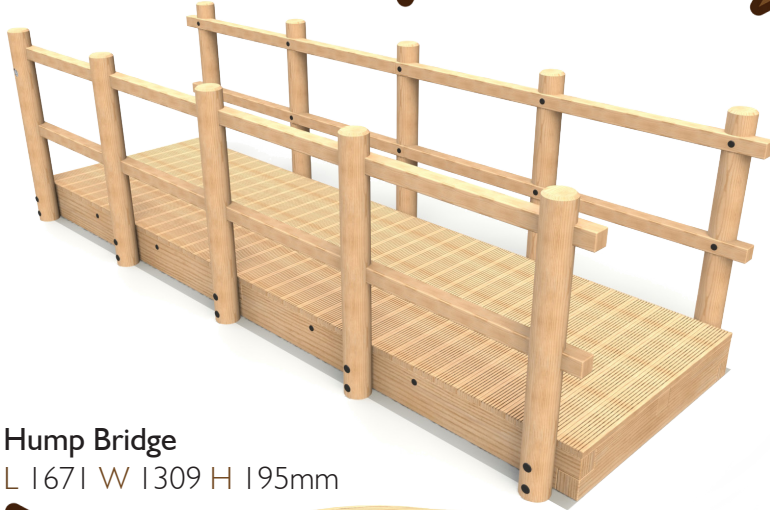

# TIMBER BRIDGES

**4.1m Flat Bridge**  
L 4100 W 1457 H 1200mm

**2.1m Flat Bridge**  
L 2100 W 1457 H 1200mm

**Hump Bridge**  
L 1671 W 1309 H 195mm

**Arch Bridge**  
L 2307 W 1457 H 1250mm

**Inclusive Bridge**  
L 4230 W 1457 H 1130mm

**Wavy Bridge**  
L 2282 W 1457 H 1200mm

**Sleeper Tunnel With Steps**  
L 2400 W 1390 H 1700mm

**Optional Ramps Sold Separately**

**Short Access Ramp Only**  
L 1200 W 1200 H 221mm

**Wheelchair Access Ramp Only**  
L 2400 W 1200 H 221mm

## SEASONAL TOTEM POLES

**Dimensions**  
L: 195mm  
W: 95mm  
H: 1500mm

Spring Totem  
Summer Totem  
Autumn Totem  
Winter Totem

The seasonal totem poles contain playful references to each season of the year.