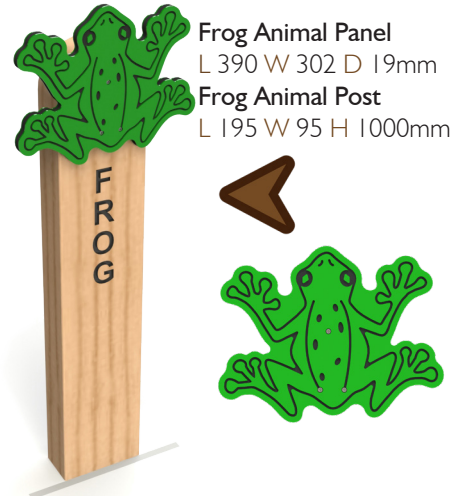

Crab Animal Panel  
L 395 W 245 D 19mm  
Crab Animal Post  
L 195 W 95 H 1000mm

Deer Animal Panel  
L 280 W 444 D 19mm  
Deer Animal Post  
L 195 W 95 H 1000mm

Dragonfly Animal Panel  
L 420 W 307 D 19mm  
Dragonfly Animal Post  
L 195 W 95 H 1000mm

Dolphin Animal Panel  
L 450 W 340 D 19mm  
Dolphin Animal Post  
L 195 W 95 H 1000mm

Duck Animal Panel  
L 360 W 350 D 19mm  
Duck Animal Post  
L 195 W 95 H 1000mm

Earthworm Animal Panel  
L 340 W 390 D 19mm  
Earthworm Animal Post  
L 195 W 95 H 1000mm

Fox Animal Panel  
L 333 W 381 D 19mm  
Fox Animal Post  
L 195 W 95 H 1000mm

Frog Animal Panel  
L 390 W 302 D 19mm  
Frog Animal Post  
L 195 W 95 H 1000mm

Heron Animal Panel  
L 341 W 387 D 19mm  
Heron Animal Post  
L 195 W 95 H 1000mm