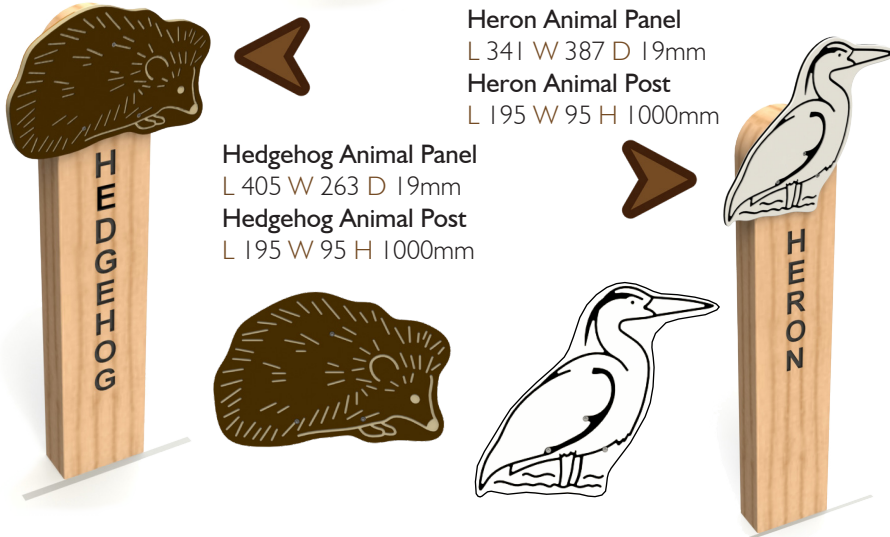

Crab Animal Panel  
L 395 W 245 D 19mm  
Crab Animal Post  
L 195 W 95 H 1000mm

Deer Animal Panel  
L 280 W 444 D 19mm  
Deer Animal Post  
L 195 W 95 H 1000mm

Dragonfly Animal Panel  
L 420 W 307 D 19mm  
Dragonfly Animal Post  
L 195 W 95 H 1000mm

Dolphin Animal Panel  
L 450 W 340 D 19mm  
Dolphin Animal Post  
L 195 W 95 H 1000mm

Duck Animal Panel  
L 360 W 350 D 19mm  
Duck Animal Post  
L 195 W 95 H 1000mm

Earthworm Animal Panel  
L 340 W 390 D 19mm  
Earthworm Animal Post  
L 195 W 95 H 1000mm

Fox Animal Panel  
L 333 W 381 D 19mm  
Fox Animal Post  
L 195 W 95 H 1000mm

Frog Animal Panel  
L 390 W 302 D 19mm  
Frog Animal Post  
L 195 W 95 H 1000mm

Heron Animal Panel  
L 341 W 387 D 19mm  
Heron Animal Post  
L 195 W 95 H 1000mm