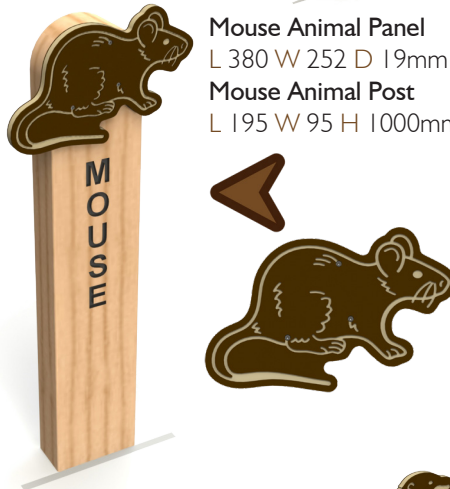

Fox Animal Panel  
L 333 W 381 D 19mm  
Fox Animal Post  
L 195 W 95 H 1000mm

Frog Animal Panel  
L 390 W 302 D 19mm  
Frog Animal Post  
L 195 W 95 H 1000mm

Heron Animal Panel  
L 341 W 387 D 19mm  
Heron Animal Post  
L 195 W 95 H 1000mm

Jellyfish Animal Panel  
L 325 W 364 D 19mm  
Jellyfish Animal Post  
L 195 W 95 H 1000mm

Hedgehog Animal Panel  
L 405 W 263 D 19mm  
Hedgehog Animal Post  
L 195 W 95 H 1000mm

Ladybird Animal Panel  
L 428 W 400 D 19mm  
Ladybird Animal Post  
L 195 W 95 H 1000mm

Mouse Animal Panel  
L 380 W 252 D 19mm  
Mouse Animal Post  
L 195 W 95 H 1000mm

Newt Animal Panel  
L 332 W 392 D 19mm  
Newt Animal Post  
L 195 W 95 H 1000mm

Octopus Animal Panel  
L 395 W 322 D 19mm  
Octopus Animal Post  
L 195 W 95 H 1000mm