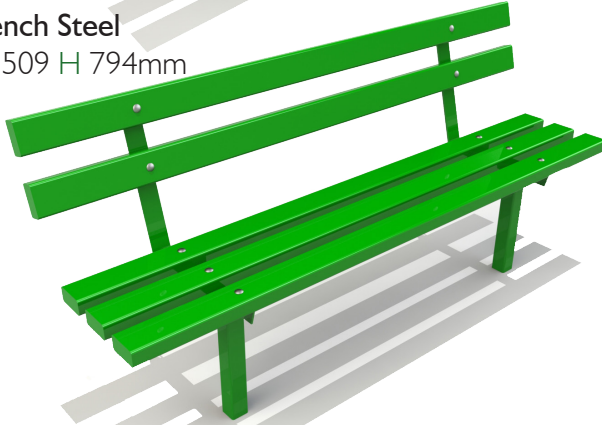

1.85m Planter Bench
L 1850 W 650 H 600mm

1.58m 3 Tier Small Sleeper Planter
L 1580 W 1580 H 780mm

0.95m Sleeper Planter
L 950 W 950 H 585mm

2.15m 3 Tier Large Sleeper Planter
L 2150 W 2150 H 780mm

1.8m Sleeper Planter
L 1800 W 950 H 585mm

2.4m Sleeper Planter
L 2400 W 950 H 585mm

Benches

Bespoke Options Available

Rednall Bench Steel (No Back)
L 1660 W 310 H 445mm

Rednall Bench Steel
L 1660 W 509 H 794mm

Rednall Bench Timber (No Back)
L 1660 W 298 H 450mm

Rednall Bench Timber
L 1660 W 502 H 786mm

Holt Picnic Bench Steel Top
L 1660 W 1340 H 766mm

Holt Picnic Bench Timber Top
L 1660 W 1355 H 781mm

Ifton Bench
L 1800 W 400 H 450mm

Aston Bench
L 1800 W 629 H 893mm