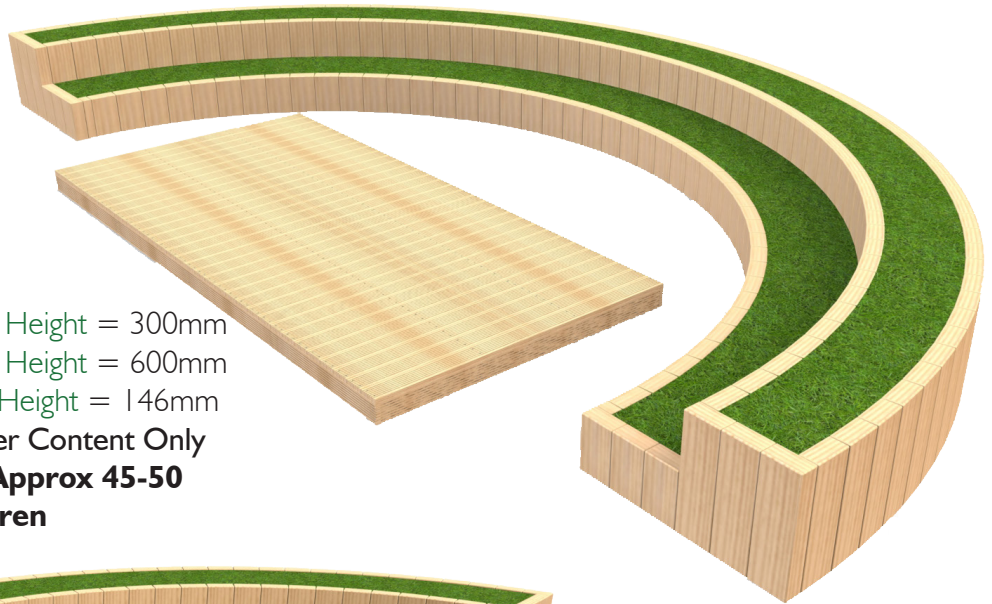

3m Half Octagonal Bench
L 3000 W 1700 H 450mm

3m Octagonal Tree Seat
L 3000 W 3000 H 450mm

All tables and benches can be supplied wheelchair accessible.

Amphitheatres

Bespoke Options Available

2 Tier 5 Sided Amphitheatre
L 6321mm
W 3003mm
H 585mm

Tier 1 Height = 390mm
Tier 2 Height = 585mm
Timber Content Only
Sits Approx 30-35 Children

2 Tier Curved Amphitheatre Including Stage
L 7994mm
W 4095mm
H 600mm

Tier 1 Height = 300mm
Tier 2 Height = 600mm
Stage Height = 146mm
Timber Content Only
Sits Approx 45-50 Children