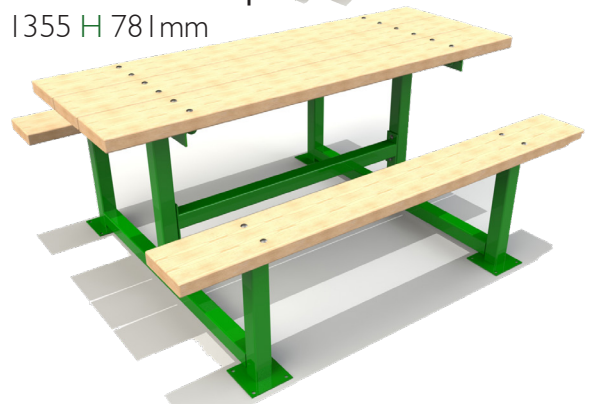

1.85m Planter Bench
L 1850 W 650 H 600mm

1.58m 3 Tier Small Sleeper Planter
L 1580 W 1580 H 780mm

0.95m Sleeper Planter
L 950 W 950 H 585mm

2.15m 3 Tier Large Sleeper Planter
L 2150 W 2150 H 780mm

1.8m Sleeper Planter
L 1800 W 950 H 585mm

2.4m Sleeper Planter
L 2400 W 950 H 585mm

Benches

Bespoke Options Available

Rednall Bench Steel (No Back)
L 1660 W 310 H 445mm

Rednall Bench Steel
L 1660 W 509 H 794mm

Rednall Bench Timber (No Back)
L 1660 W 298 H 450mm

Rednall Bench Timber
L 1660 W 502 H 786mm

Holt Picnic Bench Steel Top
L 1660 W 1340 H 766mm

Holt Picnic Bench Timber Top
L 1660 W 1355 H 781mm

Ifton Bench
L 1800 W 400 H 450mm

Aston Bench
L 1800 W 629 H 893mm