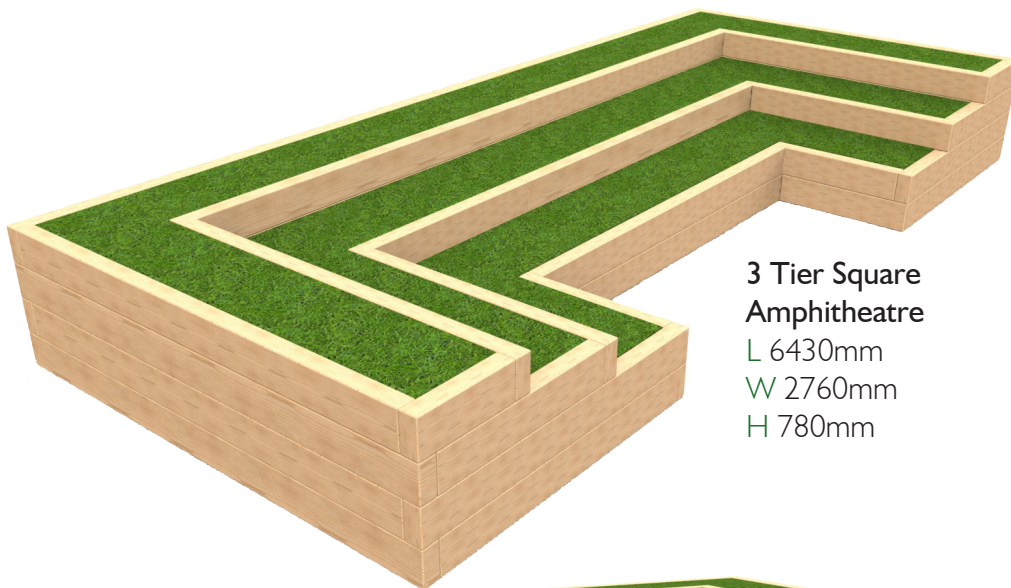

Tier 1 Height = 390mm
Tier 2 Height = 585mm
Tier 3 Height = 780mm
Timber Content Only
Sits Approx 40-45 Children

Timber content only supplied for amphitheatres.

Amphitheatres

Bespoke Options Available

Theatre Area
L 6120mm
W 3964mm
H 1580mm
Seat Height = 350mm
Stage Height = 146mm
Timber Content Only
Sits Approx 15-20 Children

3 Tier 5 Sided Amphitheatre
L 7362mm
W 3500mm
H 780mm

Tier 1 Height = 390mm
Tier 2 Height = 585mm
Tier 3 Height = 780mm
Timber Content Only
Sits Approx 55-60 Children

3 Tier Square Amphitheatre
L 6430mm
W 2760mm
H 780mm