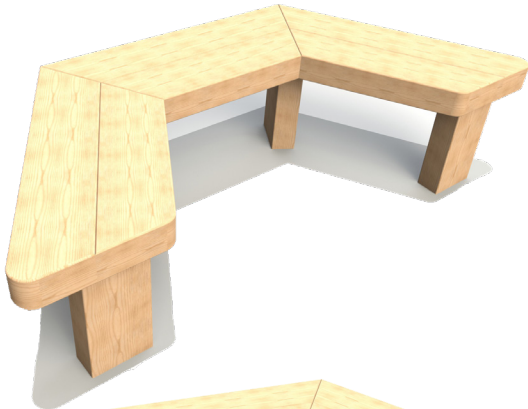

L 3600 W 195 H 420mm

2.4m Sleeper Bench

L 2400 W 195 H 420mm

1.4m Sleeper Bench

L 1400 W 195 H 420mm

All tables and benches can be supplied wheelchair accessible.

Seating

Bespoke Options Available

2m Half Hexagonal Bench
L 1983 W 890 H 470mm

1.3m Curved Sleeper Bench
L 1294 W 385 H 420mm

1.8m Curved Sleeper Bench
L 1793 W 388 H 420mm

2m Hexagonal Tree Seat
L 2056 W 1780 H 470mm

3m Open Octagonal Bench
L 3000 W 2663 H 450mm