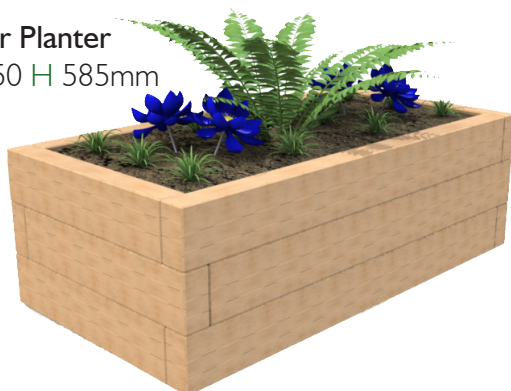

Raised Tiered Timber Bed Planter
L 900 W 900 H 780mm

Low Timber Bed Planter
L 1800 W 900 H 390mm

High Timber Bed Planter
L 1800 W 450 H 585mm

1.8m Round Log Planter
L 1800 W 1800 H 650mm

0.9m Round Log Planter
L 900 W 900 H 650mm

1.85m Planter Bench
L 1850 W 650 H 600mm

1.58m 3 Tier Small Sleeper Planter
L 1580 W 1580 H 780mm

0.95m Sleeper Planter
L 950 W 950 H 585mm

2.15m 3 Tier Large Sleeper Planter
L 2150 W 2150 H 780mm

1.8m Sleeper Planter
L 1800 W 950 H 585mm

2.4m Sleeper Planter
L 2400 W 950 H 585mm

Benches

Bespoke Options Available

Rednall Bench Steel (No Back)
L 1660 W 310 H 445mm

Rednall Bench Steel
L 1660 W 509 H 794mm

Rednall Bench Timber (No Back)
L 1660 W 298 H 450mm