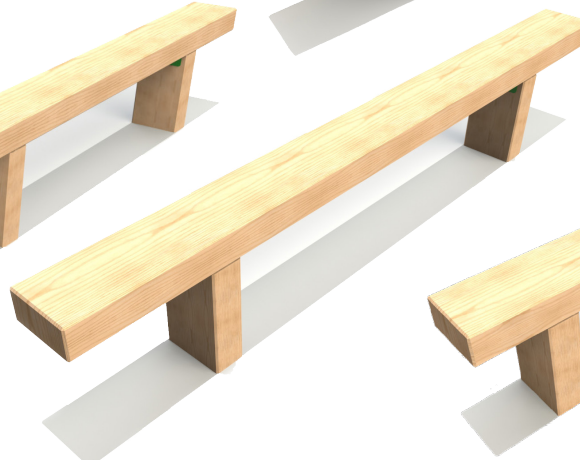

2.4m Sleeper Bench

L 2400 W 195 H 420mm

1.4m Sleeper Bench

L 1400 W 195 H 420mm