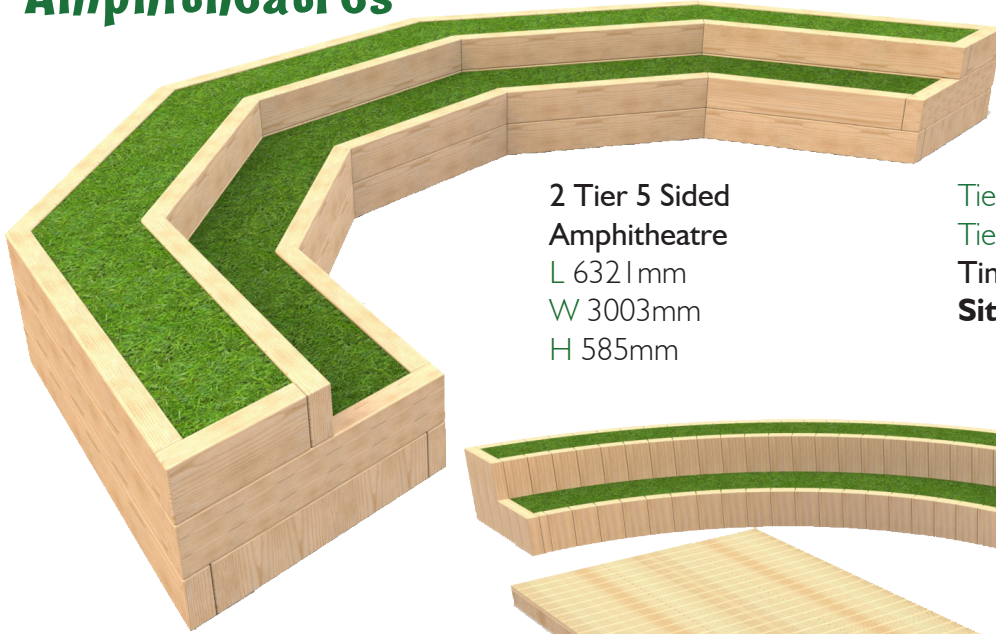

3m Half Octagonal Bench
L 3000 W 1700 H 450mm

3m Octagonal Tree Seat
L 3000 W 3000 H 450mm

All tables and benches can be supplied wheelchair accessible.

Amphitheatres

Bespoke Options Available

2 Tier 5 Sided Amphitheatre
L 6321mm
W 3003mm
H 585mm

Tier 1 Height = 390mm
Tier 2 Height = 585mm
Timber Content Only
Sits Approx 30-35 Children

2 Tier Curved Amphitheatre Including Stage
L 7994mm
W 4095mm
H 600mm

Tier 1 Height = 300mm
Tier 2 Height = 600mm
Stage Height = 146mm
Timber Content Only
Sits Approx 45-50 Children