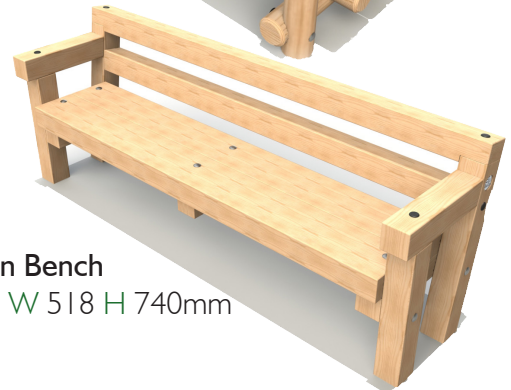

Knolton Bench
L 2000 W 518 H 740mm