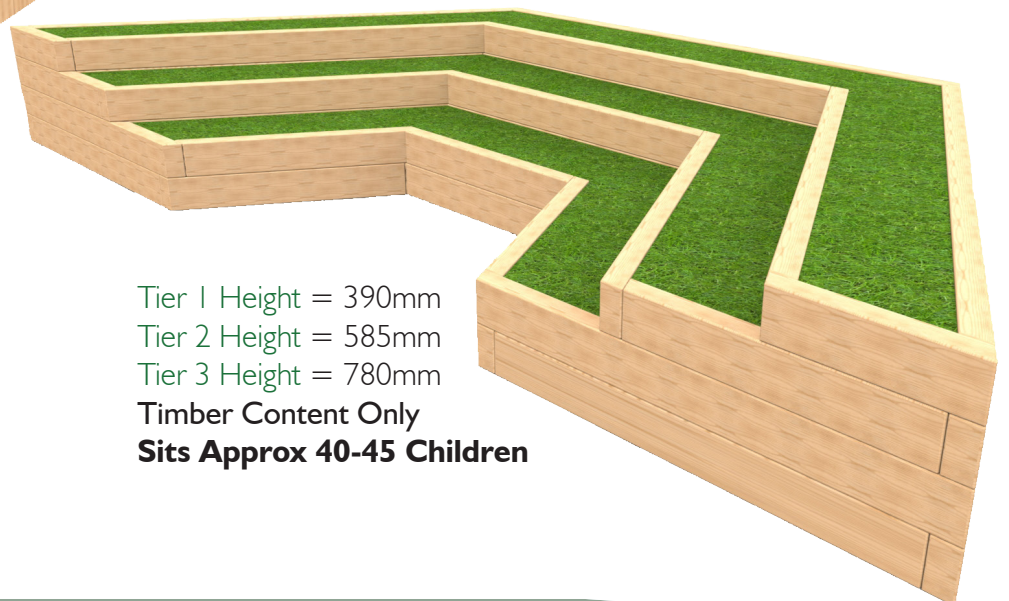

Tier 1 Height = 390mm
Tier 2 Height = 585mm
Timber Content Only
Sits Approx 30-35 Children

2 Tier Curved Amphitheatre Including Stage
L 7994mm
W 4095mm
H 600mm

Tier 1 Height = 300mm
Tier 2 Height = 600mm
Stage Height = 146mm
Timber Content Only
Sits Approx 45-50 Children

3 Tier Curved Amphitheatre
L 7160mm
W 3675mm
H 780mm

Tier 1 Height = 300mm
Tier 2 Height = 540mm
Tier 3 Height = 780mm
Timber Content Only
Sits Approx 50-55 Children

3 Tier 3 Sided Amphitheatre
L 6956mm
W 3000mm
H 780mm