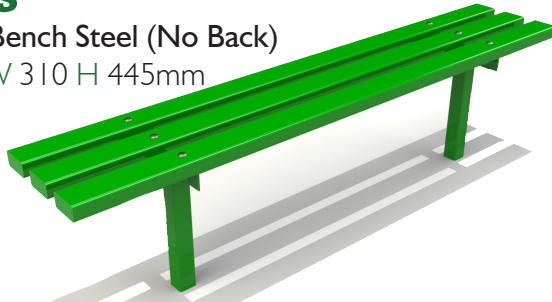

Rednall Bench Steel
L 1660 W 509 H 794mm

Benches

Bespoke Options Available

Rednall Bench Steel (No Back)
L 1660 W 310 H 445mm