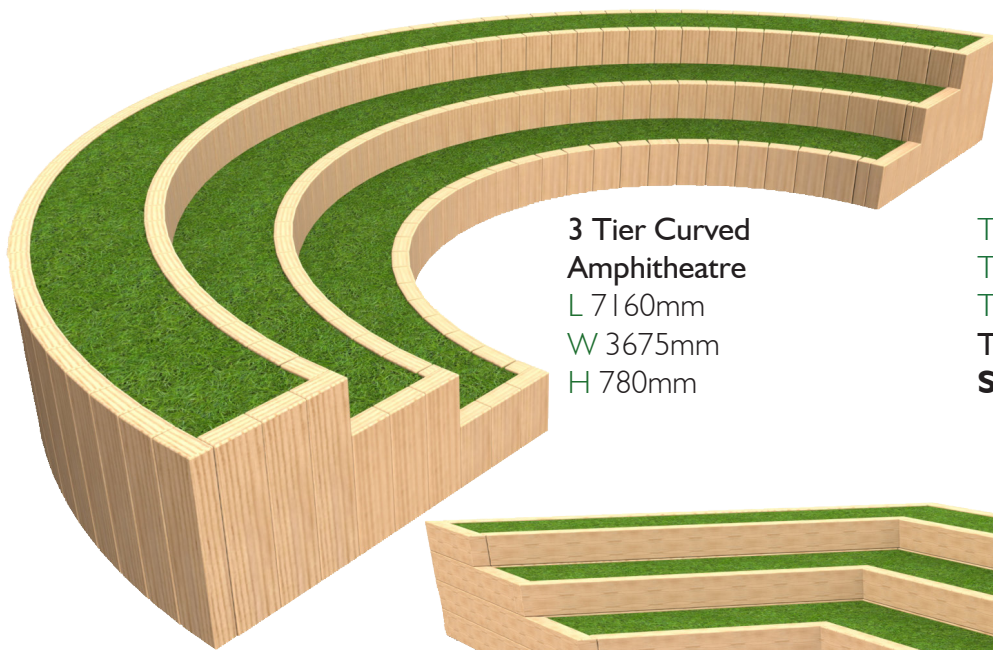

2m Half Hexagonal Bench
L 1983 W 890 H 470mm

1.3m Curved Sleeper Bench
L 1294 W 385 H 420mm

1.8m Curved Sleeper Bench
L 1793 W 388 H 420mm

2m Hexagonal Tree Seat
L 2056 W 1780 H 470mm

3m Open Octagonal Bench
L 3000 W 2663 H 450mm

3m Half Octagonal Bench
L 3000 W 1700 H 450mm

3m Octagonal Tree Seat
L 3000 W 3000 H 450mm

All tables and benches can be supplied wheelchair accessible.

Amphitheatres

Bespoke Options Available

2 Tier 5 Sided Amphitheatre
L 6321mm
W 3003mm
H 585mm

Tier 1 Height = 390mm
Tier 2 Height = 585mm
Timber Content Only
Sits Approx 30-35 Children

2 Tier Curved Amphitheatre Including Stage
L 7994mm
W 4095mm
H 600mm

Tier 1 Height = 300mm
Tier 2 Height = 600mm
Stage Height = 146mm
Timber Content Only
Sits Approx 45-50 Children

3 Tier Curved Amphitheatre
L 7160mm
W 3675mm
H 780mm

Tier 1 Height = 300mm
Tier 2 Height = 540mm
Tier 3 Height = 780mm
Timber Content Only
Sits Approx 50-55 Children

3 Tier 3 Sided Amphitheatre
L 6956mm
W 3000mm
H 780mm