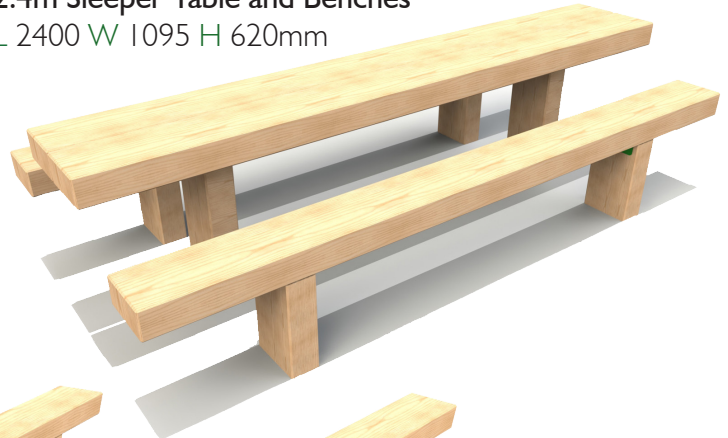

L 300mm W 300mm H 400mm

Story Telling Chair

L 780 W 485 H 1400mm

1.4m Sleeper Table and Benches

L 1400 W 1095 H 620mm

2.4m Sleeper Table and Benches

L 2400 W 1095 H 620mm

3.6m Sleeper Bench

L 3600 W 195 H 420mm

2.4m Sleeper Bench

L 2400 W 195 H 420mm

1.4m Sleeper Bench

L 1400 W 195 H 420mm

All tables and benches can be supplied wheelchair accessible.

Seating

Bespoke Options Available