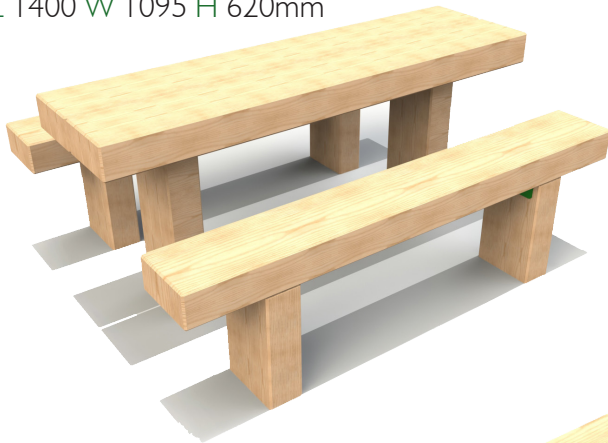

L 300mm W 300mm H 400mm

Story Telling Chair

L 780 W 485 H 1400mm

1.4m Sleeper Table and Benches

L 1400 W 1095 H 620mm

2.4m Sleeper Table and Benches

L 2400 W 1095 H 620mm

3.6m Sleeper Bench

L 3600 W 195 H 420mm

2.4m Sleeper Bench

L 2400 W 195 H 420mm

1.4m Sleeper Bench

L 1400 W 195 H 420mm

All tables and benches can be supplied wheelchair accessible.

Seating

Bespoke Options Available