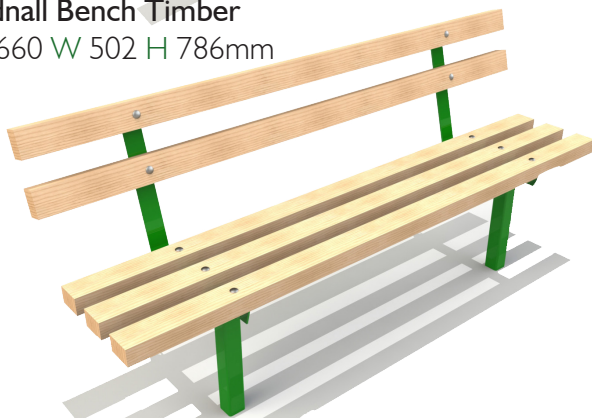

1.85m Planter Bench
L 1850 W 650 H 600mm

1.58m 3 Tier Small Sleeper Planter
L 1580 W 1580 H 780mm

0.95m Sleeper Planter
L 950 W 950 H 585mm

2.15m 3 Tier Large Sleeper Planter
L 2150 W 2150 H 780mm

1.8m Sleeper Planter
L 1800 W 950 H 585mm

2.4m Sleeper Planter
L 2400 W 950 H 585mm

Benches

Bespoke Options Available

Rednall Bench Steel (No Back)
L 1660 W 310 H 445mm

Rednall Bench Steel
L 1660 W 509 H 794mm

Rednall Bench Timber (No Back)
L 1660 W 298 H 450mm

Rednall Bench Timber
L 1660 W 502 H 786mm

Holt Picnic Bench Steel Top
L 1660 W 1340 H 766mm

Holt Picnic Bench Timber Top
L 1660 W 1355 H 781mm

Ifton Bench
L 1800 W 400 H 450mm

Aston Bench
L 1800 W 629 H 893mm