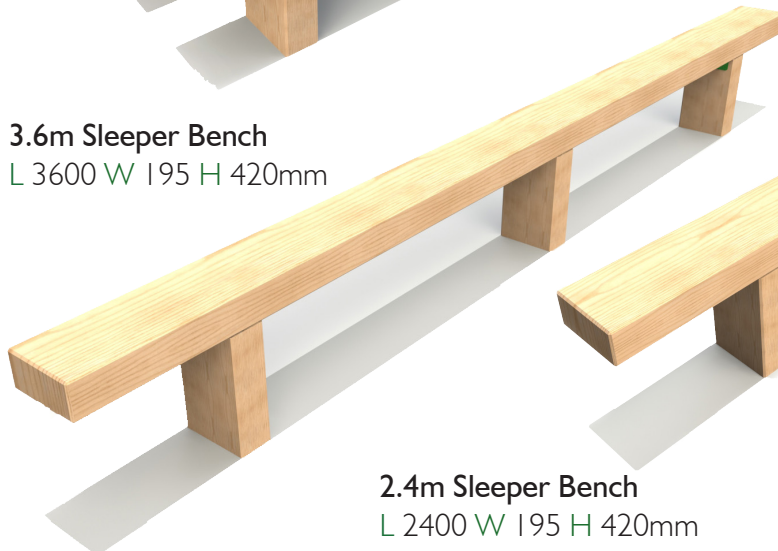

L 300mm W 300mm H 400mm

Story Telling Chair

L 780 W 485 H 1400mm

1.4m Sleeper Table and Benches

L 1400 W 1095 H 620mm

2.4m Sleeper Table and Benches

L 2400 W 1095 H 620mm

3.6m Sleeper Bench

L 3600 W 195 H 420mm

2.4m Sleeper Bench

L 2400 W 195 H 420mm

1.4m Sleeper Bench

L 1400 W 195 H 420mm

All tables and benches can be supplied wheelchair accessible.

Seating

Bespoke Options Available