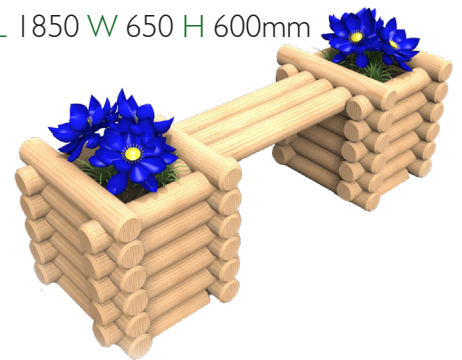

Outdoor amenity Products

R SJ PLAY

Planters

Small Half Round Planter
L 900 W 900 H 300mm

Medium Half Round Planter
L 1800 W 900 H 300mm

Bespoke Options Available

Large Half Round Planter
L 2450 W 1250 H 300mm

Raised Tiered Timber Bed Planter
L 900 W 900 H 780mm

Low Timber Bed Planter
L 1800 W 900 H 390mm

High Timber Bed Planter
L 1800 W 450 H 585mm

1.8m Round Log Planter
L 1800 W 1800 H 650mm

0.9m Round Log Planter
L 900 W 900 H 650mm

1.85m Planter Bench
L 1850 W 650 H 600mm

1.58m 3 Tier Small Sleeper Planter
L 1580 W 1580 H 780mm

0.95m Sleeper Planter
L 950 W 950 H 585mm

2.15m 3 Tier Large Sleeper Planter
L 2150 W 2150 H 780mm

1.8m Sleeper Planter
L 1800 W 950 H 585mm