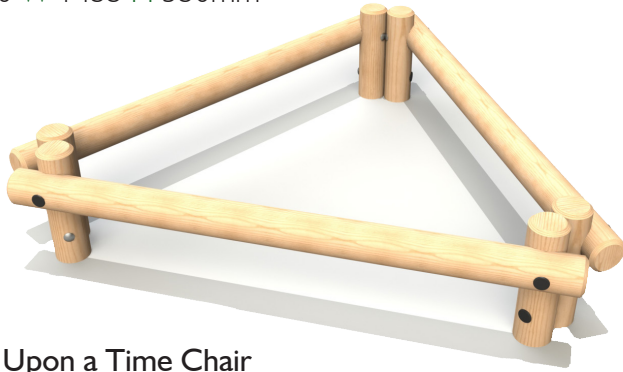

Friendship Bench

L 2200 W 195 H 1879mm

Once Upon a Time Chair

L 775 W 772 H 1336mm

Button Stool

L 195 W 195 H 400mm

Check out our Website or Story Time Brochure for more Button Stool and Toadstool options!

Toadstool