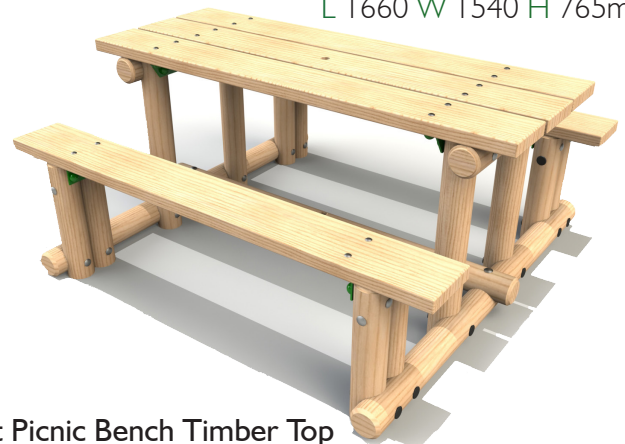

Frankton Picnic Bench
L 1660 W 1540 H 765mm

All tables and benches can be supplied wheelchair accessible.