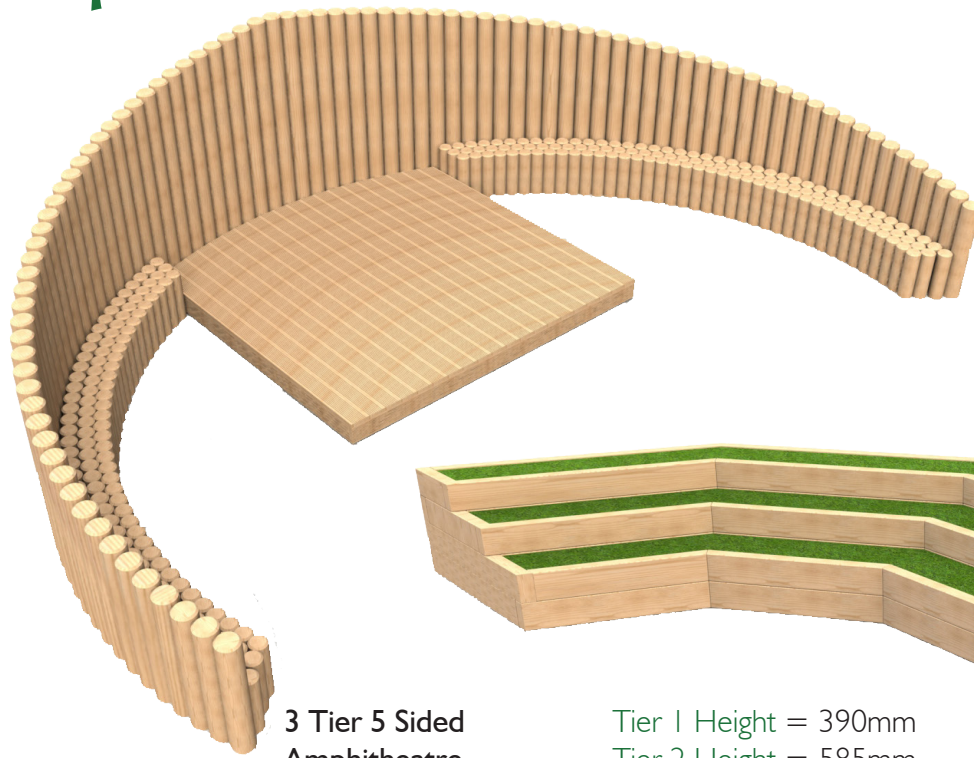

Tier 1 Height = 390mm
Tier 2 Height = 585mm
Timber Content Only
Sits Approx 30-35 Children

2 Tier Curved Amphitheatre Including Stage
L 7994mm
W 4095mm
H 600mm

Tier 1 Height = 300mm
Tier 2 Height = 600mm
Stage Height = 146mm
Timber Content Only
Sits Approx 45-50 Children

3 Tier Curved Amphitheatre
L 7160mm
W 3675mm
H 780mm

Tier 1 Height = 300mm
Tier 2 Height = 540mm
Tier 3 Height = 780mm
Timber Content Only
Sits Approx 50-55 Children

3 Tier 3 Sided Amphitheatre
L 6956mm
W 3000mm
H 780mm

Tier 1 Height = 390mm
Tier 2 Height = 585mm
Tier 3 Height = 780mm
Timber Content Only
Sits Approx 40-45 Children

Timber content only supplied for amphitheatres.

Amphitheatres

Bespoke Options Available

Theatre Area
L 6120mm
W 3964mm
H 1580mm
Seat Height = 350mm
Stage Height = 146mm
Timber Content Only
Sits Approx 15-20 Children

3 Tier 5 Sided Amphitheatre
L 7362mm
W 3500mm
H 780mm

Tier 1 Height = 390mm
Tier 2 Height = 585mm
Tier 3 Height = 780mm
Timber Content Only
Sits Approx 55-60 Children

3 Tier Square Amphitheatre
L 6430mm
W 2760mm
H 780mm