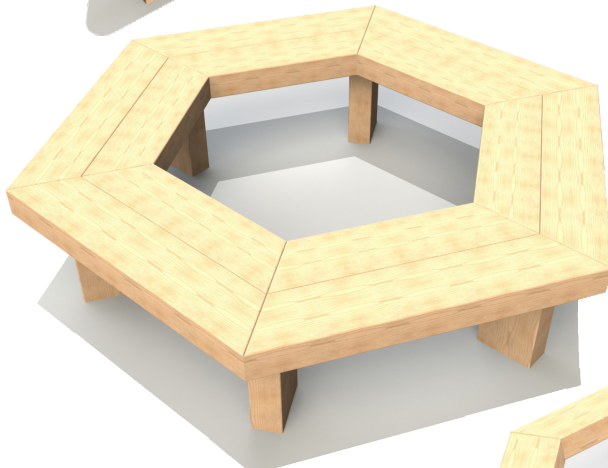

2m Half Hexagonal Bench
L 1983 W 890 H 470mm

1.3m Curved Sleeper Bench
L 1294 W 385 H 420mm

1.8m Curved Sleeper Bench
L 1793 W 388 H 420mm

2m Hexagonal Tree Seat
L 2056 W 1780 H 470mm

3m Open Octagonal Bench
L 3000 W 2663 H 450mm