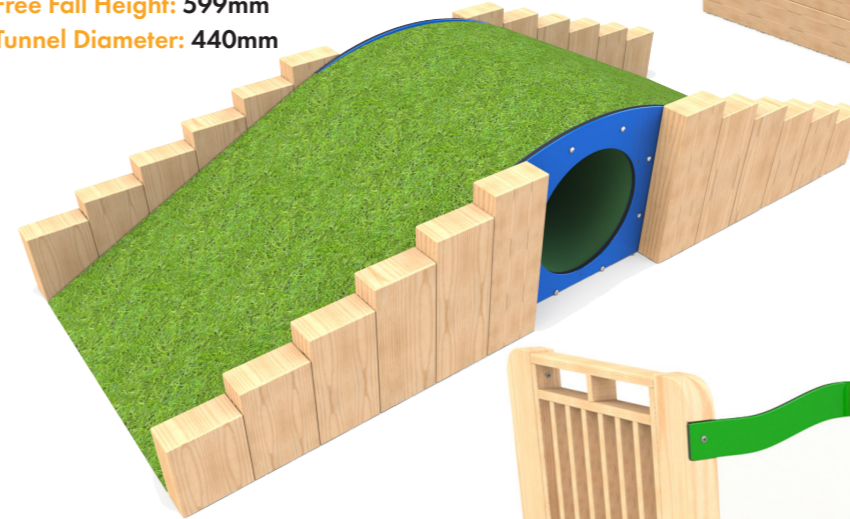

1m Underground Sleeper Tunnel ▼
(Mound not included)
Product Dimensions
2920 (L) 1165 (W) 599mm (H)
Free Fall Height: 599mm
Tunnel Diameter: 440mm

Tunnel Mound with Slide ▶
Product Dimensions
4330 (L) 2192 (W) 1800mm (H)
Free Fall Height: 900mm
Safety Surfacing: 28.49m²
Tunnel Diameter: 585mm