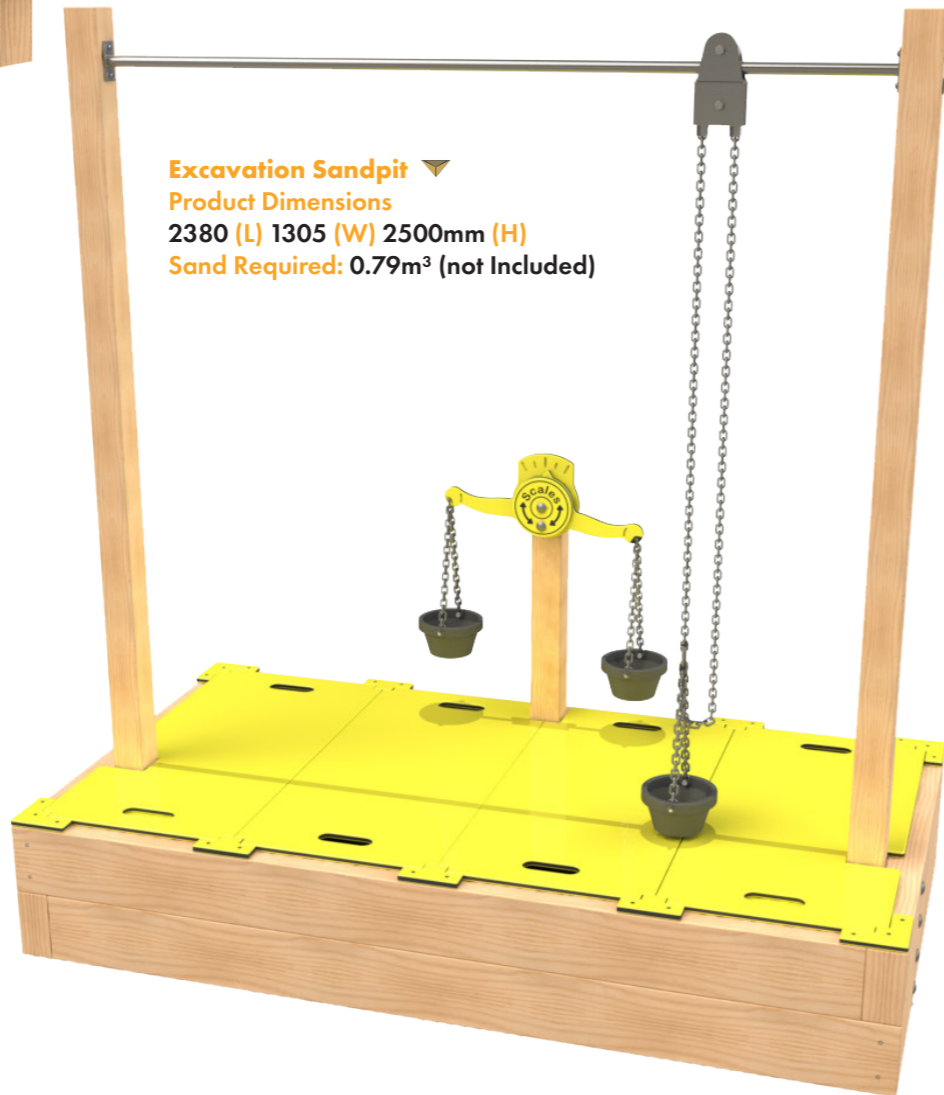

▼ Excavation Sandpit
Product Dimensions
2380 (L) 1305 (W) 2500mm (H)
Sand Required: 0.79m³ (not Included)

▼ Sand Crane with Chute
Product Dimensions
631 (L) 390 (W) 1500mm (H)

Bespoke options available, enquire for more information.