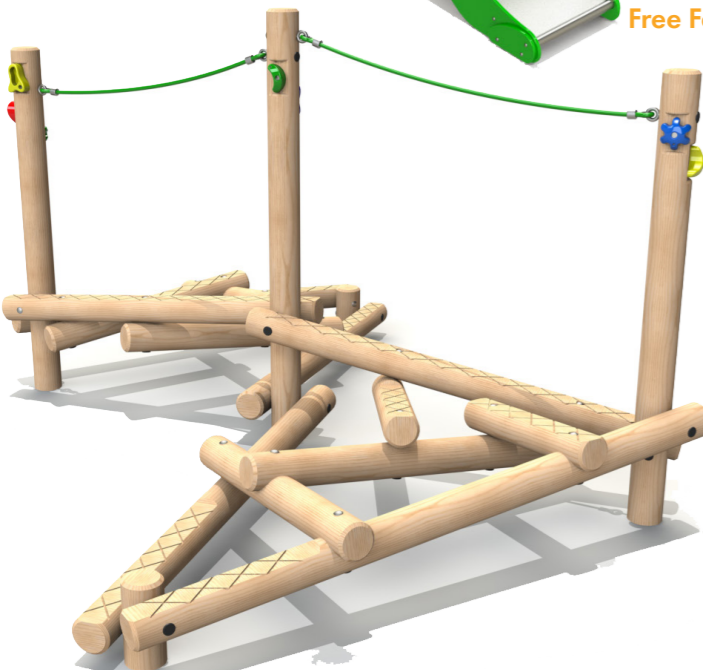

Free Fall Height: 900mm

Boat Slide Unit

Rocket Slide Unit

Single Woodland Tower 1

Single Woodland Tower 2

Piccolo with Ropes

Midi

See our Timber Towers brochure for more Woodland and Slide Tower designs.

Double Woodland Tower 1

Product Dimensions

5411 (L) 2864 (W) 3093mm (H)

Minimum Surface Area: 40.5m²

8423 (L) 6258mm (W)

Free Fall Height: 900mm

See our Clamber Stacks brochure for more designs.

Clamber Stack Sorella with Ropes