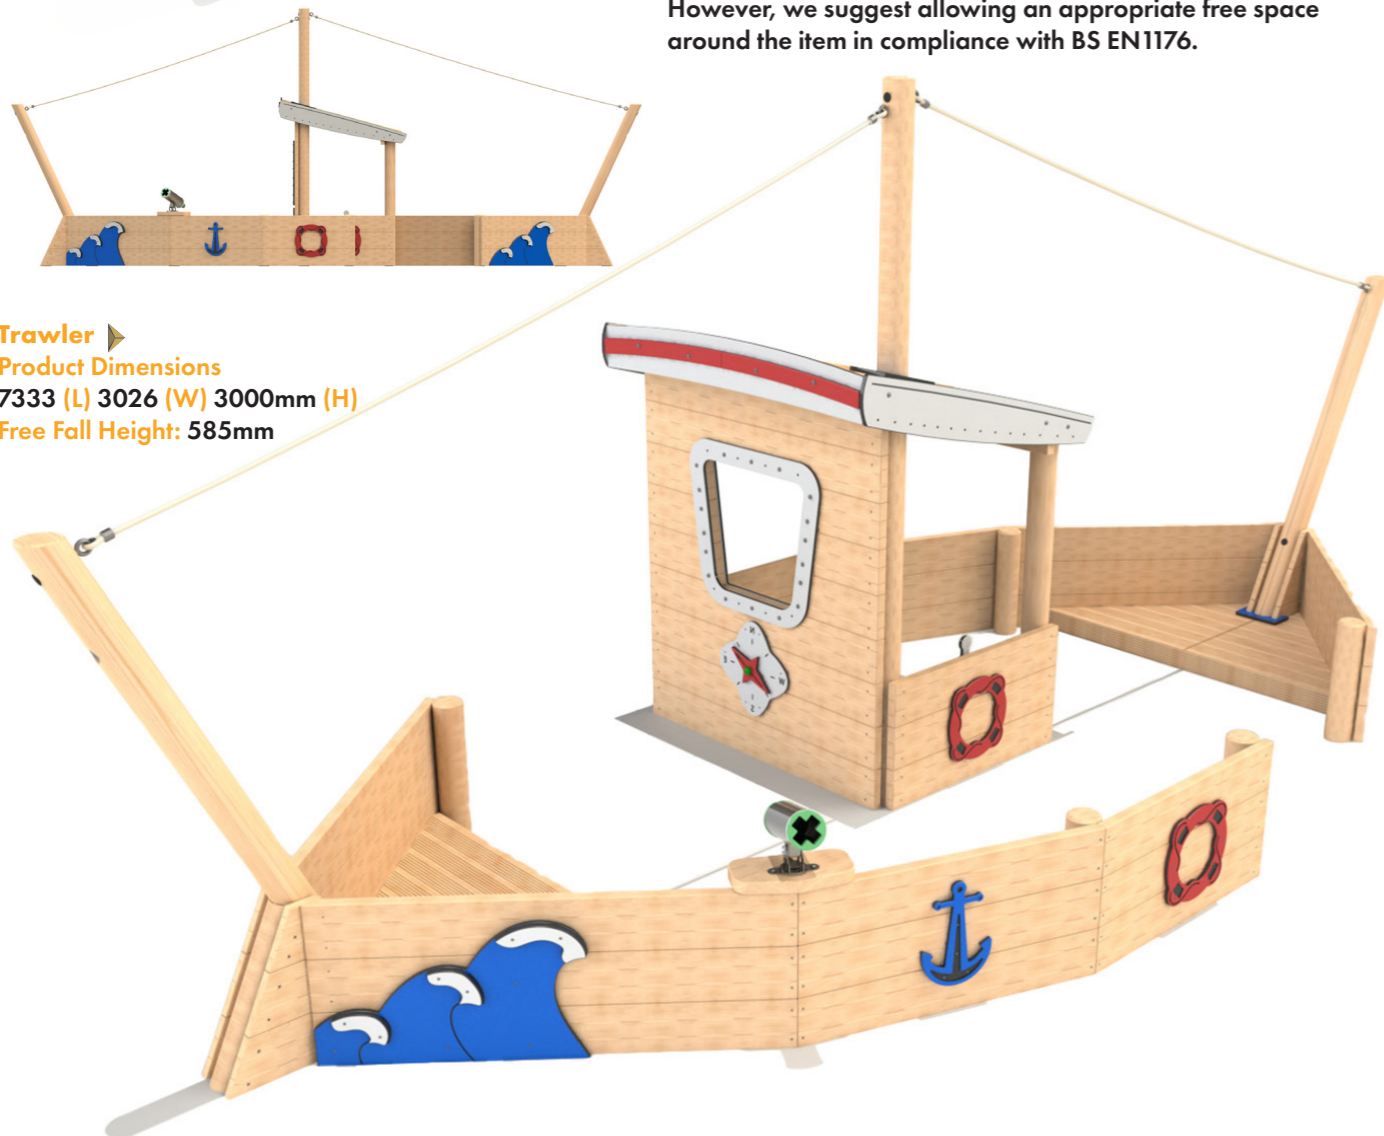

Trawler ▶
Product Dimensions
7333 (L) 3026 (W) 3000mm (H)
Free Fall Height: 585mm

Bespoke options available, enquire for more information.