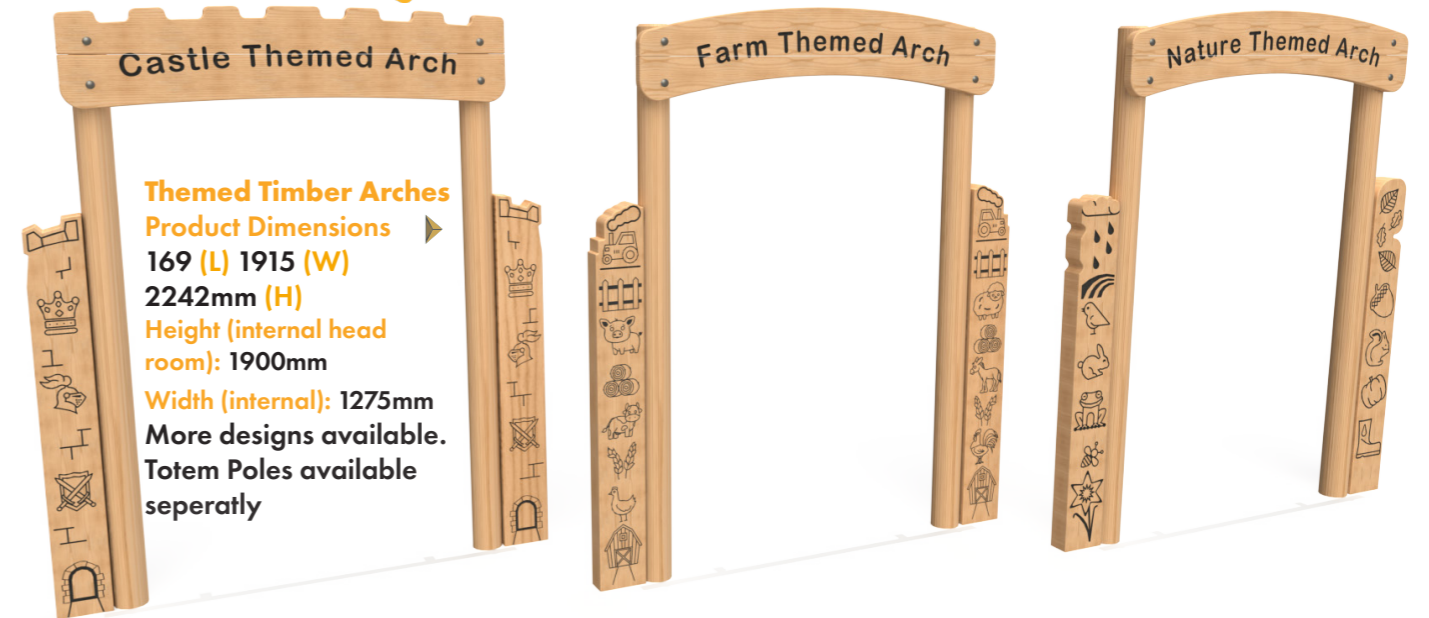

Corner Stage with Roof
 Product Dimensions
 3580 (L) 2371 (W) 2642mm (H)
 Stage Dimensions
 3444 (L) 2173mm (W)
 Height (internal head room): 1600 to 2255mm

Outdoor Theatre - Arch Only
 Product Dimensions
 2400 (L) 158 (W) 2080mm (H)
 Bespoke engraving available on request.
 Height (internal head room): 1710mm

Outdoor Theatre
 Product Dimensions
 2520 (L) 2400 (W) 2080mm (H)
 Bespoke engraving available on request.
 Height (internal head room): 1490mm

1.95m Stage
 Product Dimensions
 1950 (L) 1950 (W) 121mm (H)

3.9m Stage
 Product Dimensions
 3900 (L) 1950 (W) 121mm (H)

Bespoke options available, enquire for more information.

Themed Timber Arches
 Product Dimensions
 169 (L) 1915 (W) 2242mm (H)
 Height (internal head room): 1900mm
 Width (internal): 1275mm
 More designs available.
 Totem Poles available seperatly