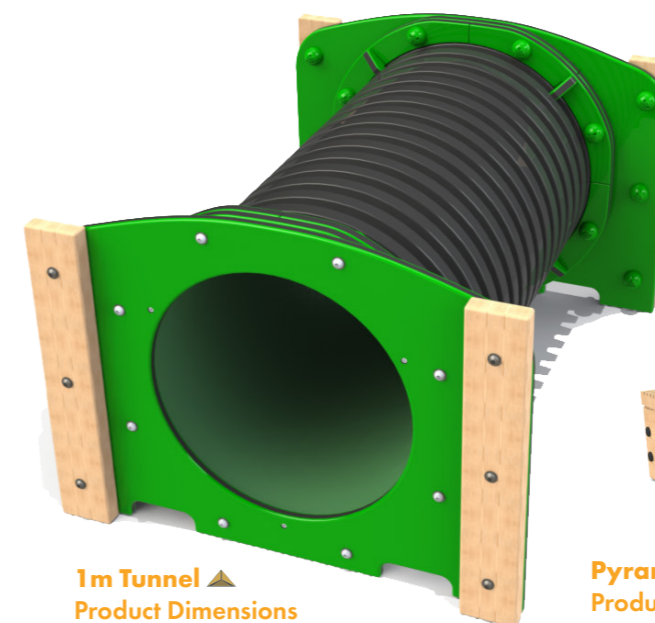

A-Frame Climber ▲
Product Dimensions
1157 (L) 600 (W) 598mm (H)
Free Fall Height: 598mm