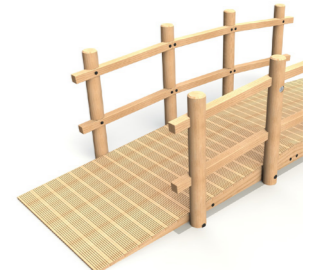

Fairy Tale Button Stools x 15

1.8m Curved Sleeper Benches x 3

1.3m Curved Bench

Button Stool

Wavy Bridge

Product Dimensions

2282 (L) 1457 (W) 1200mm (H)

More Timber Bridges can be found at

www.aeevans.co.uk

Inclusive Bridge

2.1m Timber Bridge

The ability to offer unrivalled value for money whilst still ensuring exceptional quality and longevity is key. The Early Years range accommodates all budgets and play scheme sizes.