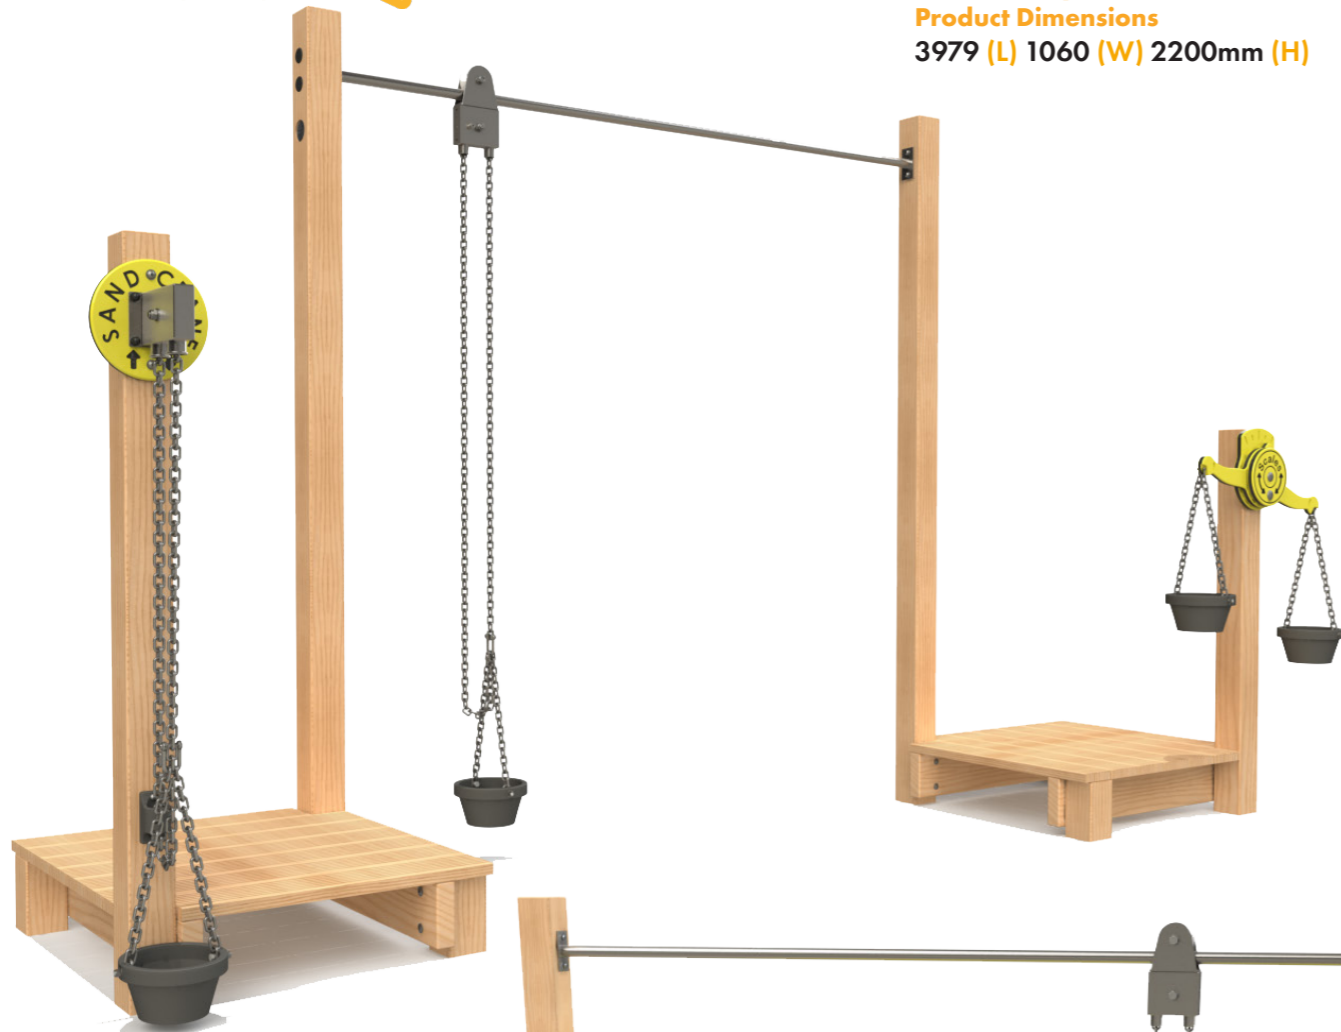

▼ Excavation Sandpit
Product Dimensions
2380 (L) 1305 (W) 2500mm (H)
Sand Required: 0.79m³ (not Included)

▼ Sand Conveyor with Decks
Product Dimensions
3979 (L) 1060 (W) 2200mm (H)