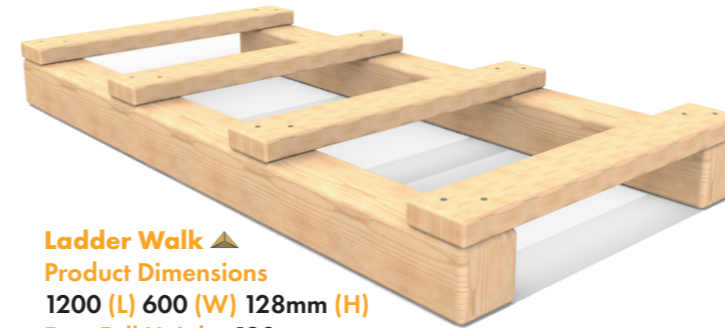

Dual Balance Beam ▲
Product Dimensions
1200 (L) 600 (W) 342mm (H)
Free Fall Height: 342mm

Stepping Logs ▲
Product Dimensions
1200 (L) 600 (W) 400mm (H)
Free Fall Height: 400mm

Arched Balance Beam ▲
Product Dimensions
1200 (L) 600 (W) 322mm (H)
Free Fall Height: 322mm

Dual Arched Balance Beam ▲
Product Dimensions
1200 (L) 600 (W) 322mm (H)
Free Fall Height: 322mm

Arched Balance Weave ▲
Product Dimensions
1200 (L) 600 (W) 1150mm (H)
Free Fall Height: 322mm

Low Stepping Block ▲
Product Dimensions
360 (L) 360 (W) 170mm (H)
Free Fall Height: 170mm

High Stepping Block ▲
Product Dimensions
360 (L) 360 (W) 314mm (H)
Free Fall Height: 314mm

Ladder Walk ▲
Product Dimensions
1200 (L) 600 (W) 128mm (H)
Free Fall Height: 128mm

ZigZag Walk ▲
Product Dimensions
1196 (L) 600 (W) 128mm (H)
Free Fall Height: 128mm