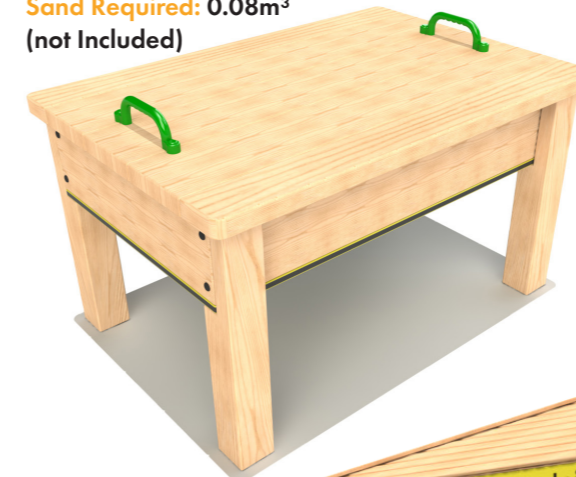

Sand Workshop Table

Product Dimensions

1200 (L) 825 (W) 750mm (H)

Sand Required: 0.08m³ (not Included)