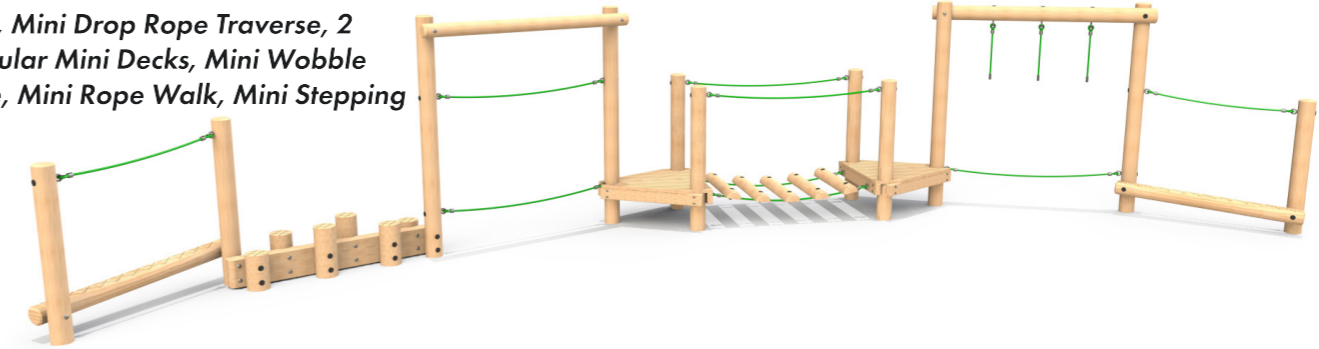

Mini Timber Trail 4 ▼

Product Dimensions
10,043 (L) 973 (W) 1800 mm (H)
Minimum Surface Area: 43.99m²
13,019 (L) 3973mm (W)
Free Fall Height: 398mm
Consists of: 2 Mini Balance Beams with Ropes, Mini Drop Rope Traverse, 2 Triangular Mini Decks, Mini Wobble Bridge, Mini Rope Walk, Mini Stepping Logs.