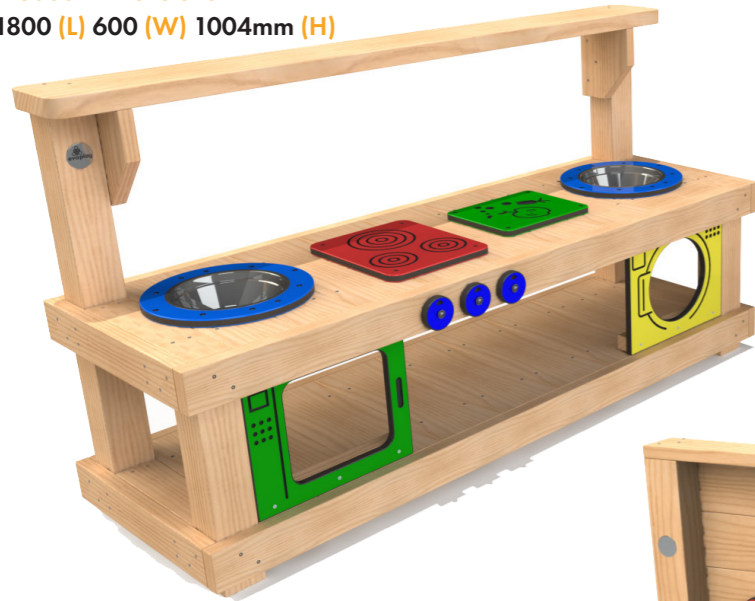

Mini Beast Play Panel ▼

Product Dimensions
1800 (L) 190 (W) 1100mm (H)

1.2m Mud Kitchen ▼
(Free Standing)

Product Dimensions
1200 (L) 600 (W) 1004mm (H)

Play Table (Free Standing) ▼

Product Dimensions
1200 (L) 800 (W) 665mm (H)

1.8m Mud Kitchen ▼
(Free Standing)

Product Dimensions
1800 (L) 600 (W) 1004mm (H)

Play Cafe ▶

Product Dimensions
1800 (L) 826 (W) 1109mm (H)

Play Cafe and 1.8m Mud Kitchen combo

Bespoke options available, enquire for more information.

Play Train ▼
(Free Standing)

Product Dimensions - Engine
890 (L) 300 (W) 335mm (H)
Product Dimensions - Carriages
650 (L) 300 (W) 220mm (H)

Timber Express Train ▼

Product Dimensions - Engine
2262 (L) 1177 (W) 1800mm (H)
Free Fall Height: 1160mm
Safety Surfacing: 19.78m²

Product Dimensions - Passenger Carriage

1247 (L) 1142 (W) 922mm (H)

Product Dimensions - 1st Class Carriage

1390 (L) 1177 (W) 1800mm (H)

Product Dimensions - Tunnel Carriage

1323 (L) 1126 (W) 948mm (H)

Free Fall Height: 948mm

Safety Surfacing: 15.98m²

Carriages can be purchased separately.

Steel feet options available upon request.