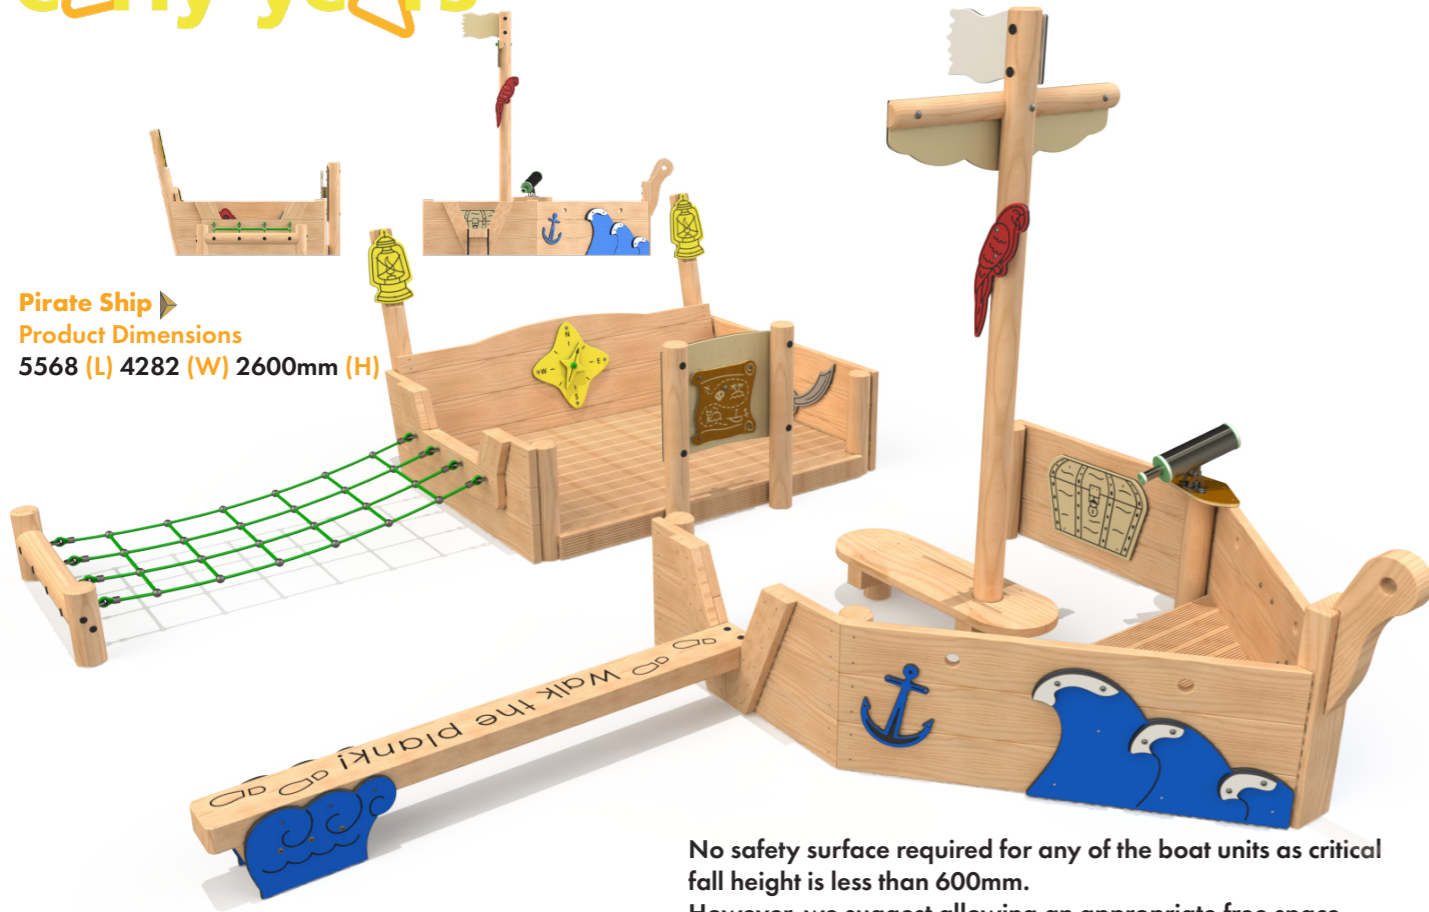

Safety Surfacing: 15.98m²

Carriages can be purchased separately.

Steel feet options available upon request.

Pirate Ship ▶
Product Dimensions
5568 (L) 4282 (W) 2600mm (H)

No safety surface required for any of the boat units as critical fall height is less than 600mm. However, we suggest allowing an appropriate free space around the item in compliance with BS EN1176.

Trawler ▶
Product Dimensions
7333 (L) 3026 (W) 3000mm (H)
Free Fall Height: 585mm

Bespoke options available, enquire for more information.

Captain's Boat ▶
Product Dimensions
5010 (L) 3192 (W) 2000mm (H)