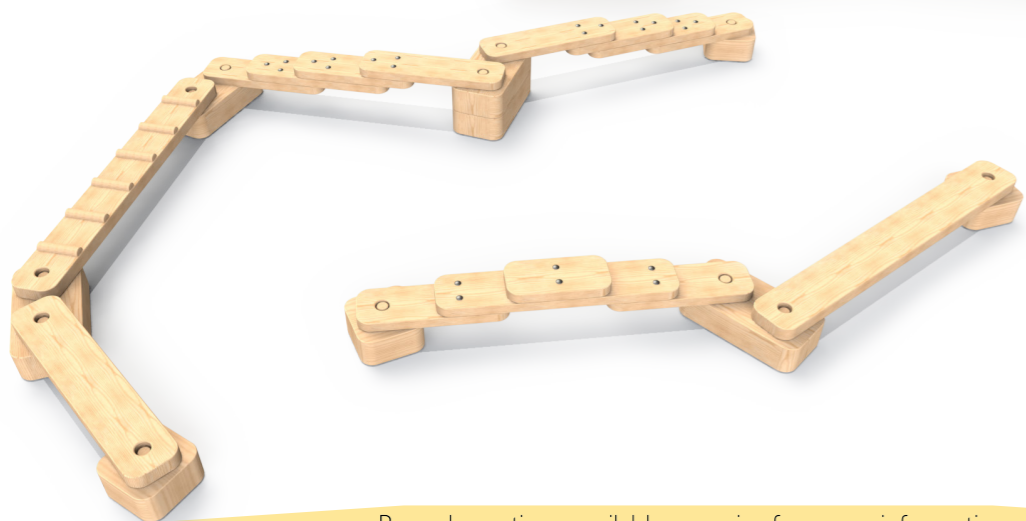

Pyramid Steps ▲
Product Dimensions
1200 (L) 600 (W) 458mm (H)
Free Fall Height: 458mm

Single Block ▲
195 (L) 195 (W) 125mm (H)

Double Block ▲
390 (L) 195 (W) 125mm (H)

Short Beam ▲
750 (L) 144 (W) 44mm (H)

Long Beam ▲
1150 (L) 144 (W) 44mm (H)

Ridged Beam ▲
1150 (L) 144 (W) 62mm (H)

Bundle 1
Includes
Single Block x4
Double Block x2
Short Beam x1
Long Beam x1
Ridged Beam x1

Bundle 2 ▶
Includes
Single Block x4
Double Block x3
Short Beam x1
Long Beam x1
Ridged Beam x1
Humped Beam x1

Bundle 3
Includes
Single Block x6
Double Block x6
Short Beam x1
Long Beam x1
Ridged Beam x1
Step Up Beam x 2
Humped Beam x 1

Bespoke options available, enquire for more information.

Step Up Beam ▲
1150 (L) 144 (W) 159mm (H)

Humped Beam ▲
1150 (L) 144 (W) 126mm (H)

ZigZag Bridge ▲
1150 (L) 290 (W) 77mm (H)

Arched Bridge ▲
1150 (L) 390 (W) 195mm (H)

Bundle 4
Includes
Single Block x6
Double Block x10
Short Beam x1
Long Beam x1
Ridged Beam x1
Step Up Beam x2
Humped Beam x1
ZigZag Bridge x1