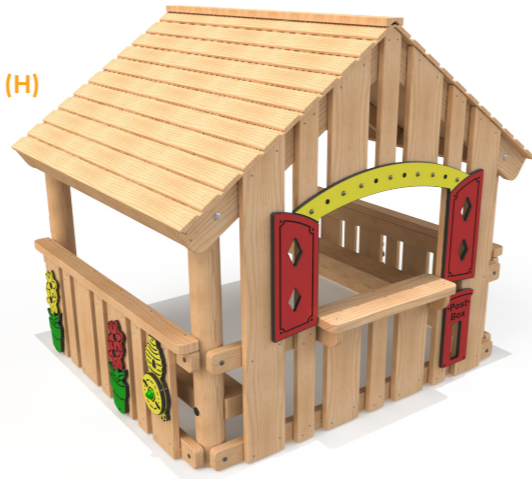

Wigwam ▼
Product Dimensions
1950 (L) 1950 (W)
1170mm (H)
Bespoke HDPE
engraving and
colours available

Talk Tubes ▶
Product Dimensions
1100mm (H)
Flower Diameter: 320mm
Available in 2 and 3 way configurations,
connected via 6m of plastic tubing
200mm below ground.

Timber Tipi ◀
Product Dimensions
2856 (L) 2752 (W) 1850mm (H)

Steel feet options available upon request.

Play Hut ▼
 Product Dimensions
 1911 (L) 2007 (W) 1777mm (H)

Climbing Den ▼
 Product Dimensions
 2512 (L) 1500 (W) 1478mm (H)
 Free Fall Height: 1478mm
 Safety Surfacing: 23.26m²