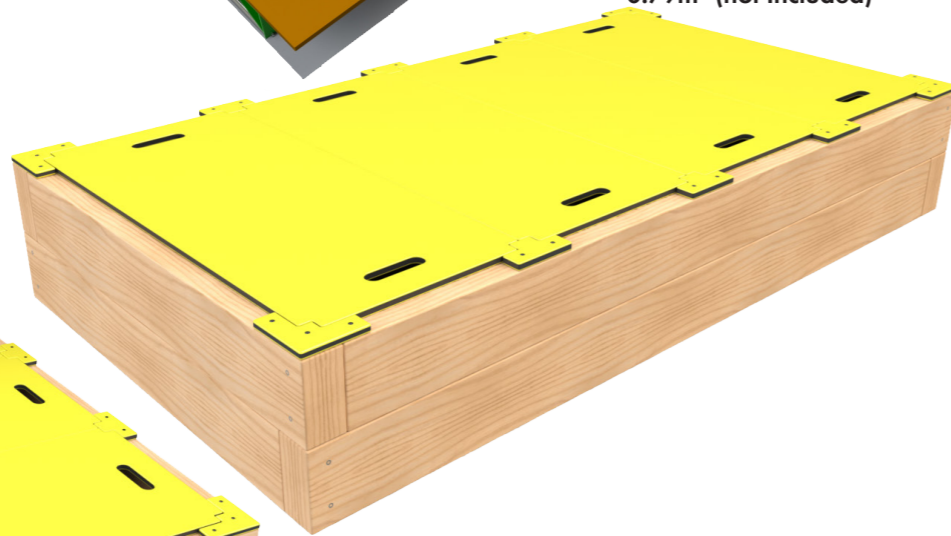

Small Sleeper Sandpit with Sand Wall

Product Dimensions

1908 (L) 1305 (W) 1307mm (H)

Sand Required: 0.59m³ (not Included)

(Sand Wall available seperately)

Sand Wall (Wall Only)

1200 (L) 261 (W) 1307mm (H)

Small Sleeper Sandpit