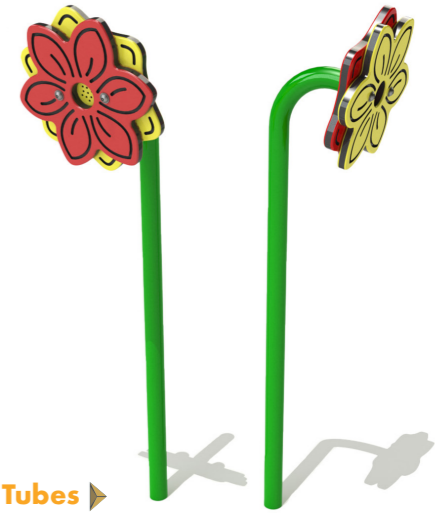

Trawler ▶
Product Dimensions
7333 (L) 3026 (W) 3000mm (H)
Free Fall Height: 585mm

Bespoke options available, enquire for more information.

Captain's Boat ▶
Product Dimensions
5010 (L) 3192 (W) 2000mm (H)

Wigwam ▼
Product Dimensions
1950 (L) 1950 (W)
1170mm (H)
Bespoke HDPE
engraving and
colours available

Talk Tubes ▶
Product Dimensions
1100mm (H)
Flower Diameter: 320mm
Available in 2 and 3 way configurations,
connected via 6m of plastic tubing
200mm below ground.