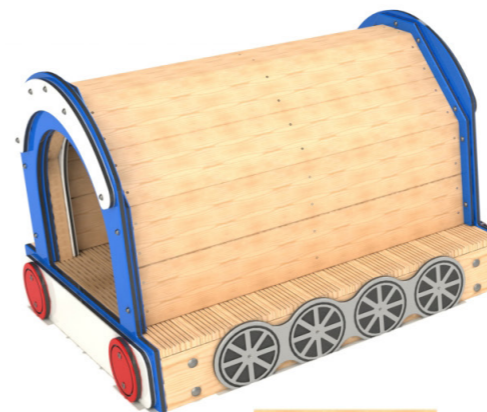

Safety Surfacing: 15.98m²

Carriages can be purchased separately.

Steel feet options available upon request.

Pirate Ship ▶
Product Dimensions
5568 (L) 4282 (W) 2600mm (H)

No safety surface required for any of the boat units as critical fall height is less than 600mm. However, we suggest allowing an appropriate free space around the item in compliance with BS EN1176.