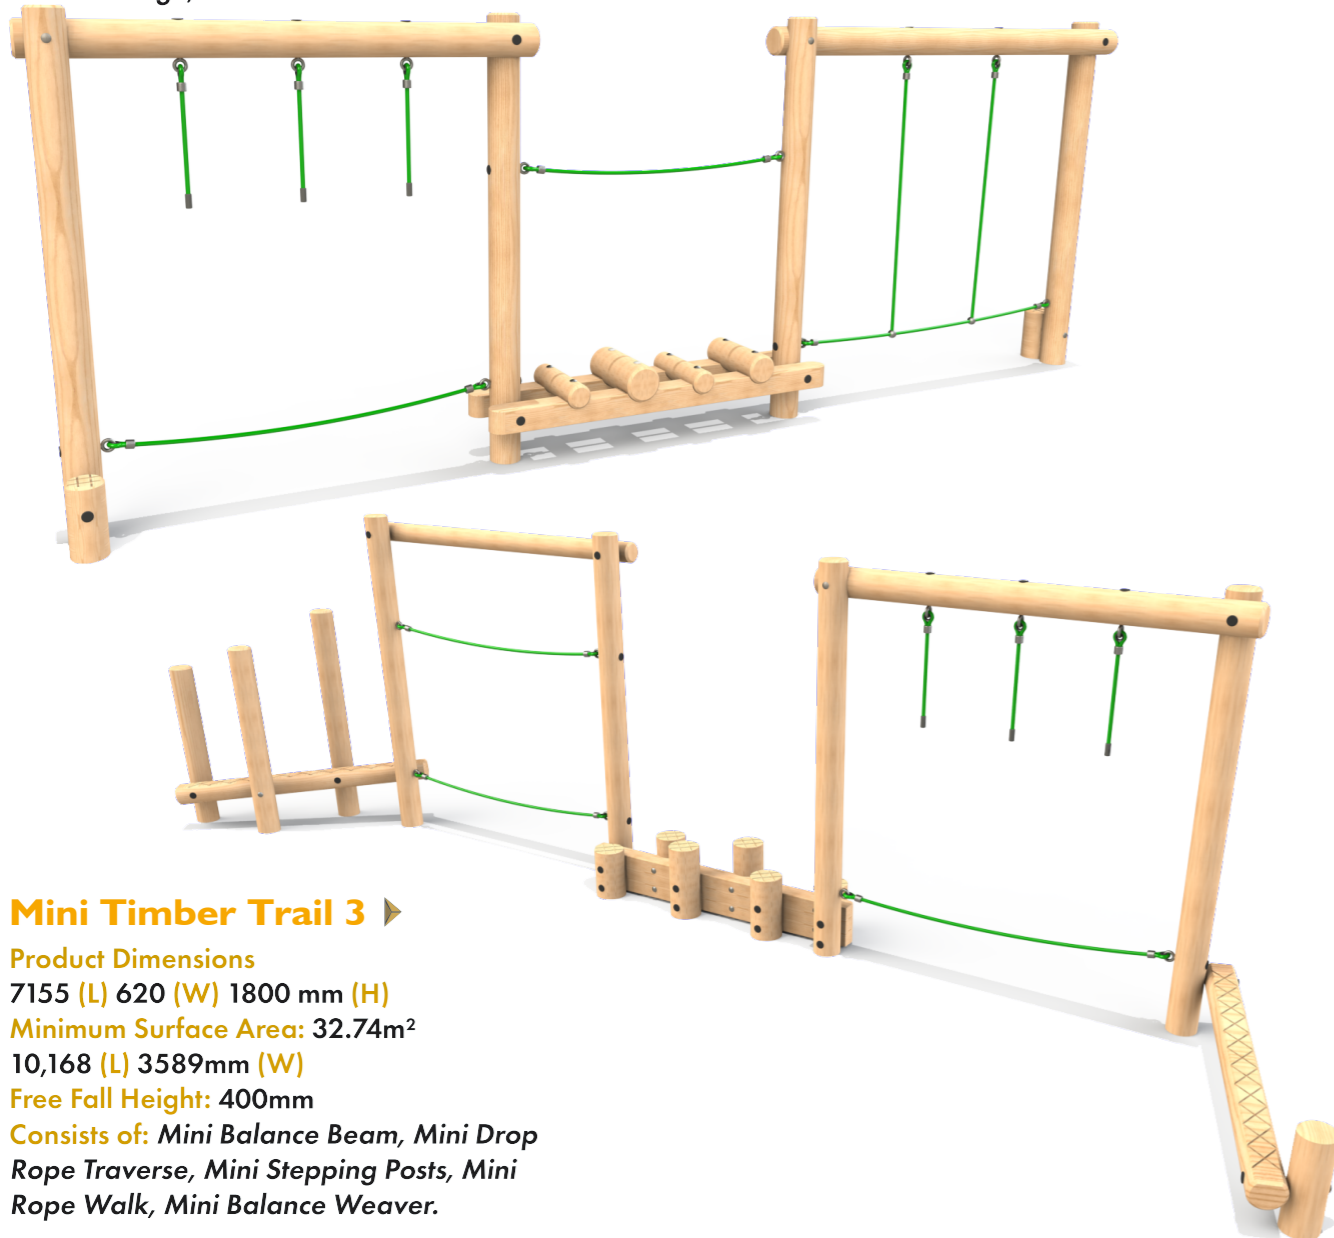

Mini Timber Trail 2 ▼

Product Dimensions
4991 (L) 625 (W) 1800 mm (H)
Minimum Surface Area: 24.29m²
7916 (L) 3625mm (W)
Free Fall Height: 408mm
Consists of: Mini Drop Rope Traverse, Mini Uneven Bridge, Mini Balance Weaver.