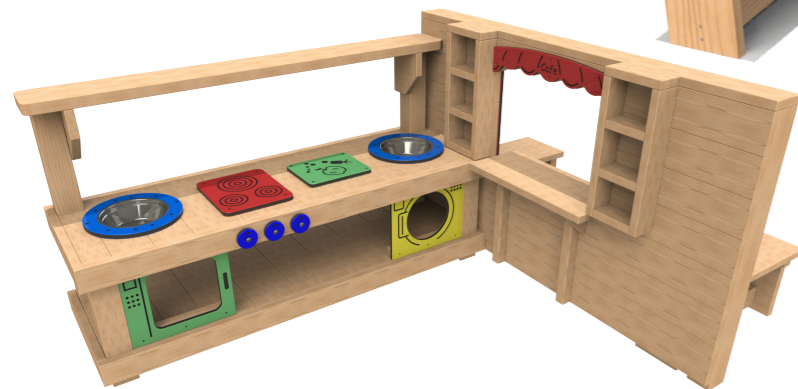

Product Dimensions
1800 (L) 600 (W) 1004mm (H)

Play Cafe ▶

Product Dimensions
1800 (L) 826 (W) 1109mm (H)

Play Cafe and 1.8m Mud Kitchen combo

Bespoke options available, enquire for more information.

Play Train ▼
(Free Standing)