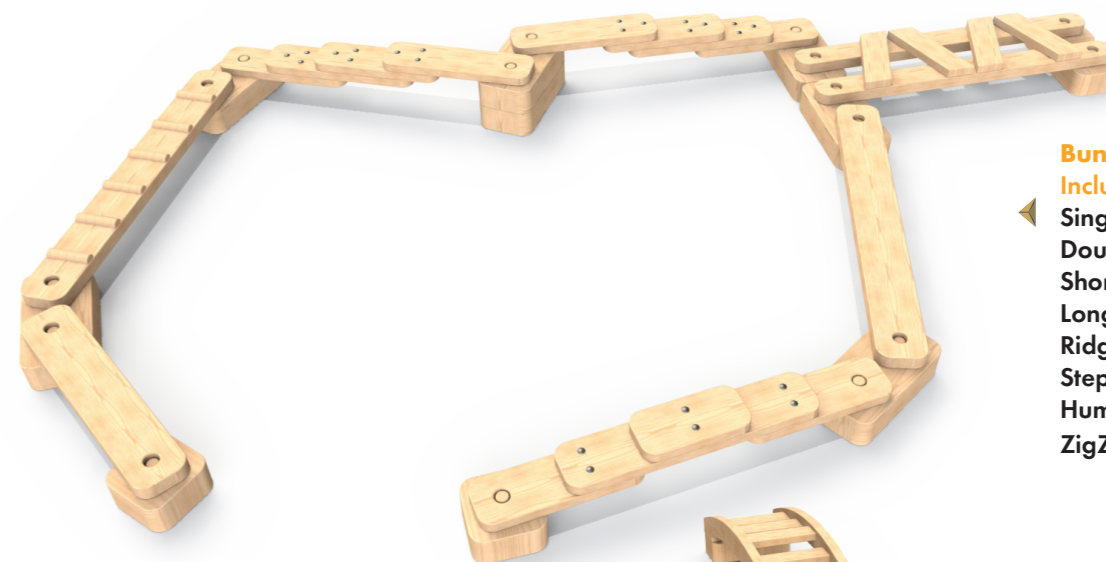

Long Beam ▲
1150 (L) 144 (W) 44mm (H)

Ridged Beam ▲
1150 (L) 144 (W) 62mm (H)

Bundle 1
Includes
Single Block x4
Double Block x2
Short Beam x1
Long Beam x1
Ridged Beam x1

Bundle 2 ▶
Includes
Single Block x4
Double Block x3
Short Beam x1
Long Beam x1
Ridged Beam x1
Humped Beam x1

Bundle 3
Includes
Single Block x6
Double Block x6
Short Beam x1
Long Beam x1
Ridged Beam x1
Step Up Beam x 2
Humped Beam x 1

Bespoke options available, enquire for more information.

Step Up Beam ▲
1150 (L) 144 (W) 159mm (H)

Humped Beam ▲
1150 (L) 144 (W) 126mm (H)

ZigZag Bridge ▲
1150 (L) 290 (W) 77mm (H)

Arched Bridge ▲
1150 (L) 390 (W) 195mm (H)

Bundle 4
Includes
Single Block x6
Double Block x10
Short Beam x1
Long Beam x1
Ridged Beam x1
Step Up Beam x2
Humped Beam x1
ZigZag Bridge x1

Bundle 5 ▶
Includes
Single Block x6
Double Block x12
Short Beam x1
Long Beam x1
Ridged Beam x1
Step Up Beam x2
Humped Beam x1
ZigZag Bridge x1
Arched Bridge x1

Steel feet options available upon request.