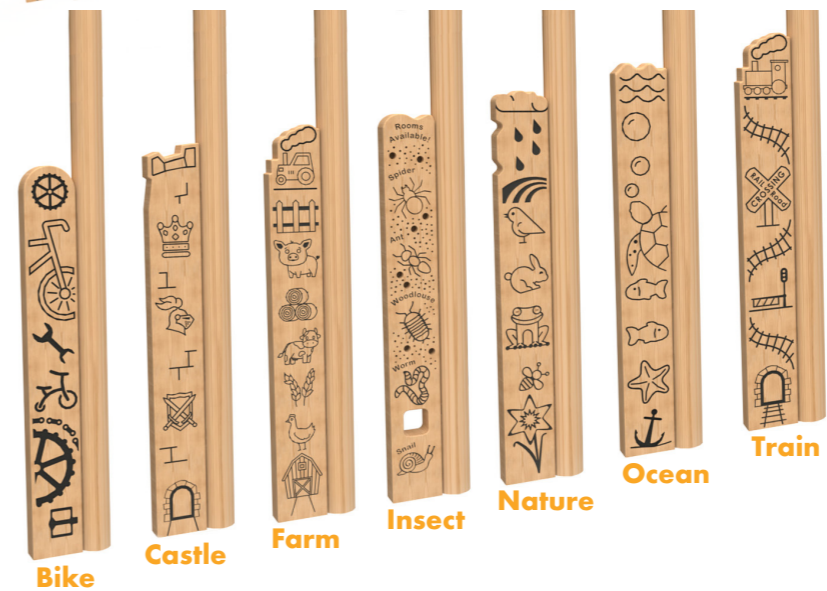

Outdoor Theatre
 Product Dimensions
 2520 (L) 2400 (W) 2080mm (H)
 Bespoke engraving available on request.
 Height (internal head room): 1490mm

1.95m Stage
 Product Dimensions
 1950 (L) 1950 (W) 121mm (H)

3.9m Stage
 Product Dimensions
 3900 (L) 1950 (W) 121mm (H)

Bespoke options available, enquire for more information.

Themed Timber Arches
 Product Dimensions
 169 (L) 1915 (W) 2242mm (H)
 Height (internal head room): 1900mm
 Width (internal): 1275mm
 More designs available.
 Totem Poles available seperatly