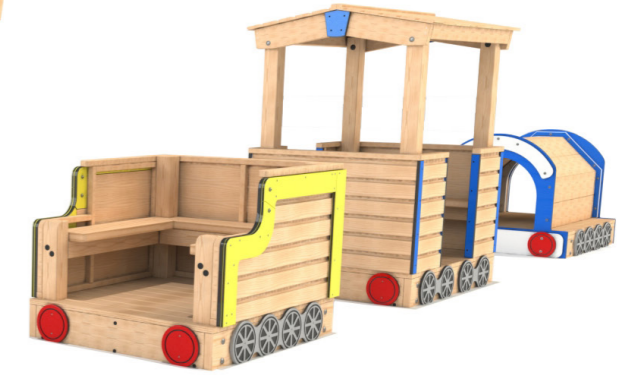

Safety Surfacing: 15.98m²

Carriages can be purchased separately.

Steel feet options available upon request.

Pirate Ship ▶
Product Dimensions
5568 (L) 4282 (W) 2600mm (H)

No safety surface required for any of the boat units as critical fall height is less than 600mm. However, we suggest allowing an appropriate free space around the item in compliance with BS EN1176.