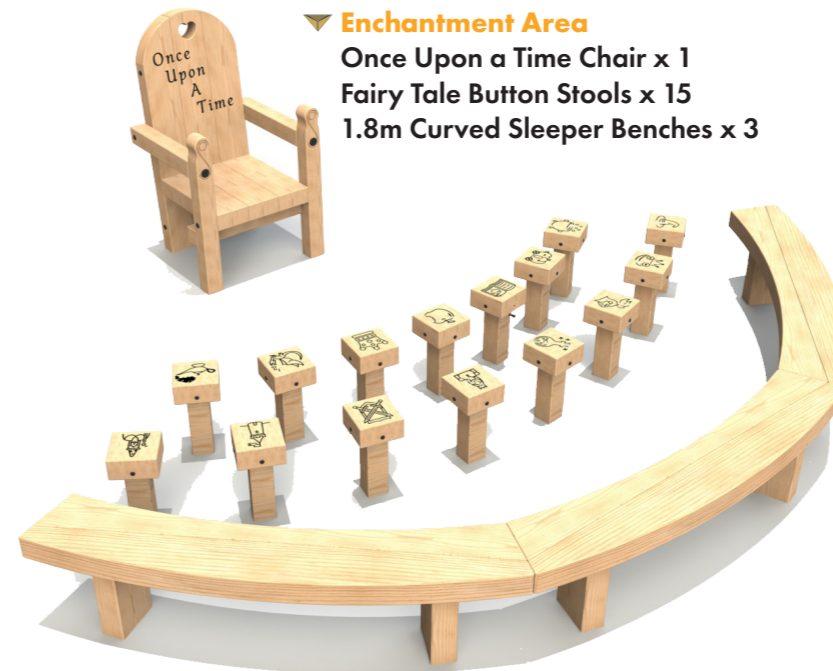

Large Toddler Shelter

Product Dimensions

1940 (L) 1881 (W) 2156mm (H)

Hex Shelter

Square Shelter

See our Shelters brochure for more designs.

Enchantment Area

Once Upon a Time Chair x 1

Fairy Tale Button Stools x 15

1.8m Curved Sleeper Benches x 3

1.3m Curved Bench

Button Stool

Wavy Bridge

Product Dimensions

2282 (L) 1457 (W) 1200mm (H)

More Timber Bridges can be found at