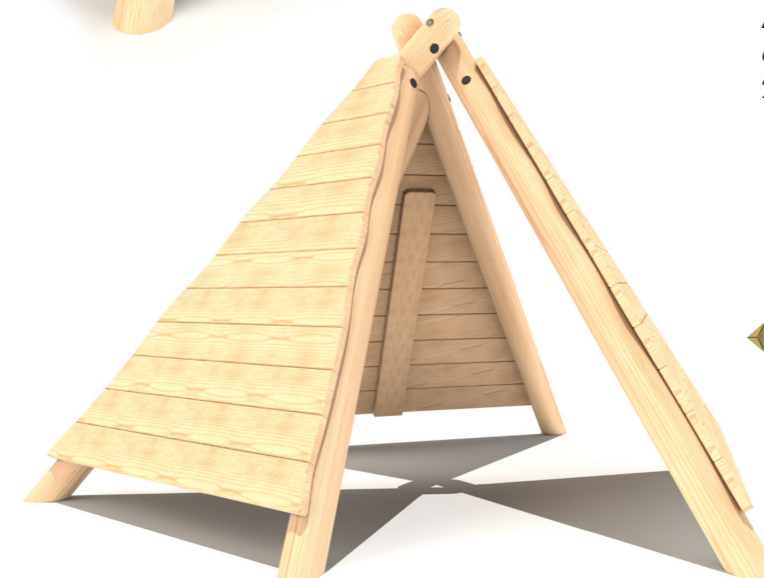

Talk Tubes ▶
Product Dimensions
1100mm (H)
Flower Diameter: 320mm
Available in 2 and 3 way configurations,
connected via 6m of plastic tubing
200mm below ground.

Timber Tipi ◀
Product Dimensions
2856 (L) 2752 (W) 1850mm (H)

Steel feet options available upon request.