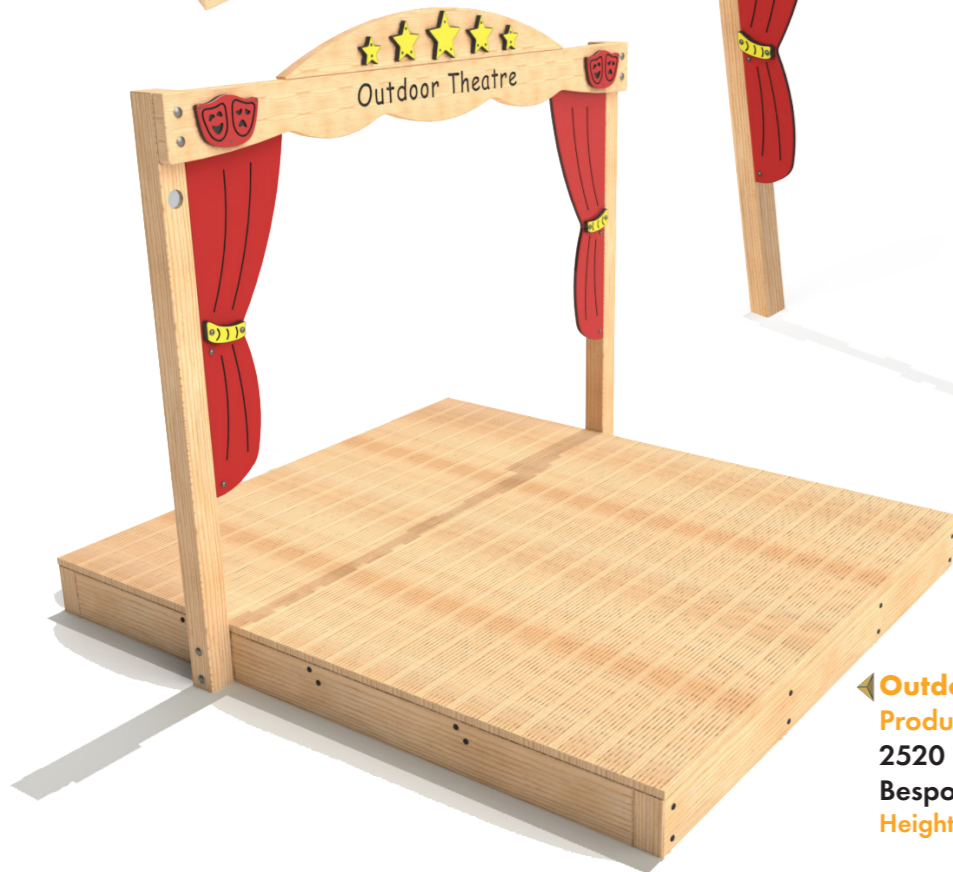

Tunnel Mound with Slide ▶
 Product Dimensions
 4330 (L) 2192 (W) 1800mm (H)
 Free Fall Height: 900mm
 Safety Surfacing: 28.49m²
 Tunnel Diameter: 585mm

Tunnel Mound ◀
 Product Dimensions
 3390 (L) 2192 (W) 1800mm (H)
 Free Fall Height: 900mm
 Safety Surfacing: 26.5m²
 Tunnel Diameter: 585mm

Corner Stage with Roof
 Product Dimensions
 3580 (L) 2371 (W) 2642mm (H)
 Stage Dimensions
 3444 (L) 2173mm (W)
 Height (internal head room): 1600 to 2255mm

Outdoor Theatre - Arch Only
 Product Dimensions
 2400 (L) 158 (W) 2080mm (H)
 Bespoke engraving available on request.
 Height (internal head room): 1710mm