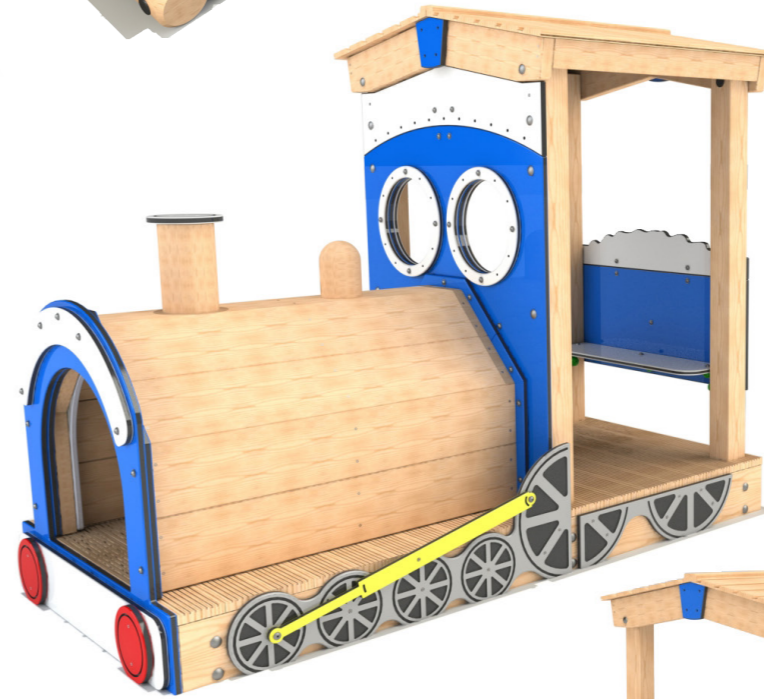

Carriages can be purchased separately.