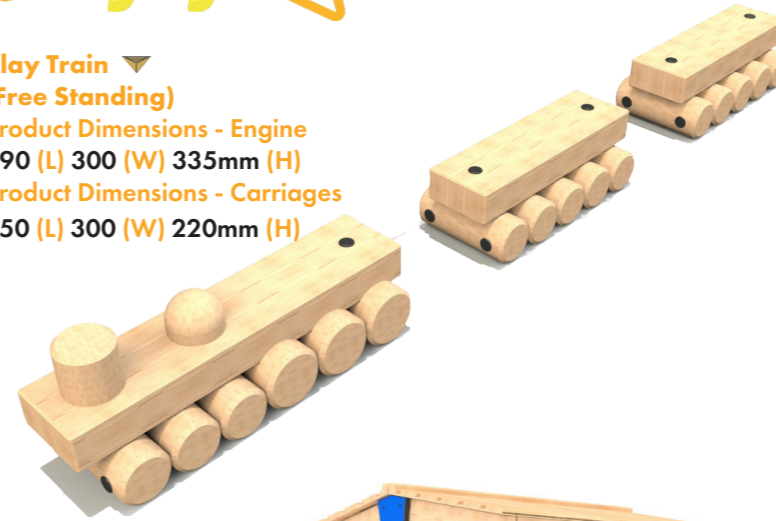

Product Dimensions
1800 (L) 600 (W) 1004mm (H)

Play Cafe ▶

Product Dimensions
1800 (L) 826 (W) 1109mm (H)

Play Cafe and 1.8m Mud Kitchen combo

Bespoke options available, enquire for more information.

Play Train ▼
(Free Standing)

Product Dimensions - Engine
890 (L) 300 (W) 335mm (H)
Product Dimensions - Carriages
650 (L) 300 (W) 220mm (H)

Timber Express Train ▼

Product Dimensions - Engine
2262 (L) 1177 (W) 1800mm (H)
Free Fall Height: 1160mm
Safety Surfacing: 19.78m²