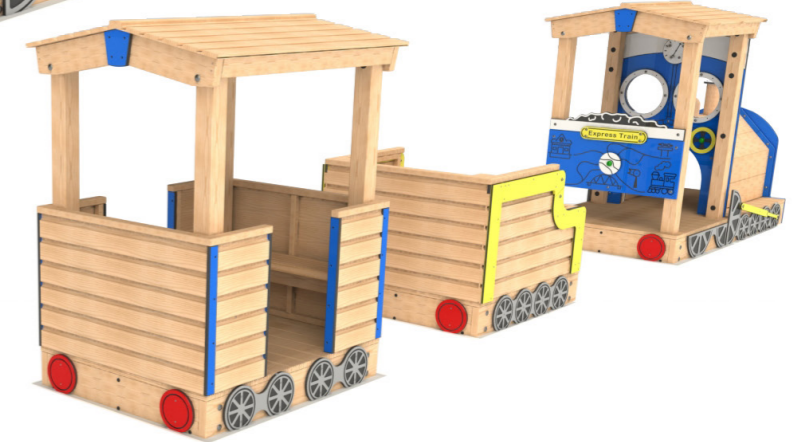

Safety Surfacing: 15.98m²

Carriages can be purchased separately.

Steel feet options available upon request.

Pirate Ship ▶
Product Dimensions
5568 (L) 4282 (W) 2600mm (H)

No safety surface required for any of the boat units as critical fall height is less than 600mm. However, we suggest allowing an appropriate free space around the item in compliance with BS EN1176.