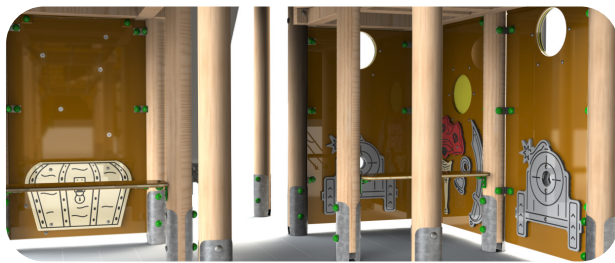

Free Fall Height: 2000mm

Deck Heights: 1200, 1500,
1800 & 2100mm

Features:

Traverse Nets,
2m and 1.5m Slides,
1.5m Fireman's Pole,
1.5m Access Net,
1.5m Access Ramp,
1.5m Climbing Walls,
1.2m T-Rope Climber,
1.2m Ladder Log,
Climbing Panels,
Cargo Net,
Balance Walks,
Play Balconies,
Cannon Play Panels,
Moving Ships Wheel,
Moving Compass,
Treasure Map & Chest,
Under Deck Pirates Details,
Themed HDPE Panels,
Stainless Steel Telescope

Bespoke Towers available, enquire for more information.

Timber Ships

All Hands On Deck with Tube Slide

Product Dimensions

13,692mm (L) 6307mm (W) 4874mm (H)

Minimum Surface Area: 107.24m²

16,683mm (L) 9807mm (W)

Free Fall Height: 2100mm

Deck Heights: 1200, 1500,
1800 & 2100mm

2.1m Plastic Tube Slide
replaces 2m Steel Slide.

Under Deck Pirate
Themed HDPE Details

Steel feet as standard.

The ability to offer unrivalled value for money whilst still ensuring exceptional quality and longevity is key. The Timber Ships range accommodates all ages, budgets and play scheme sizes.