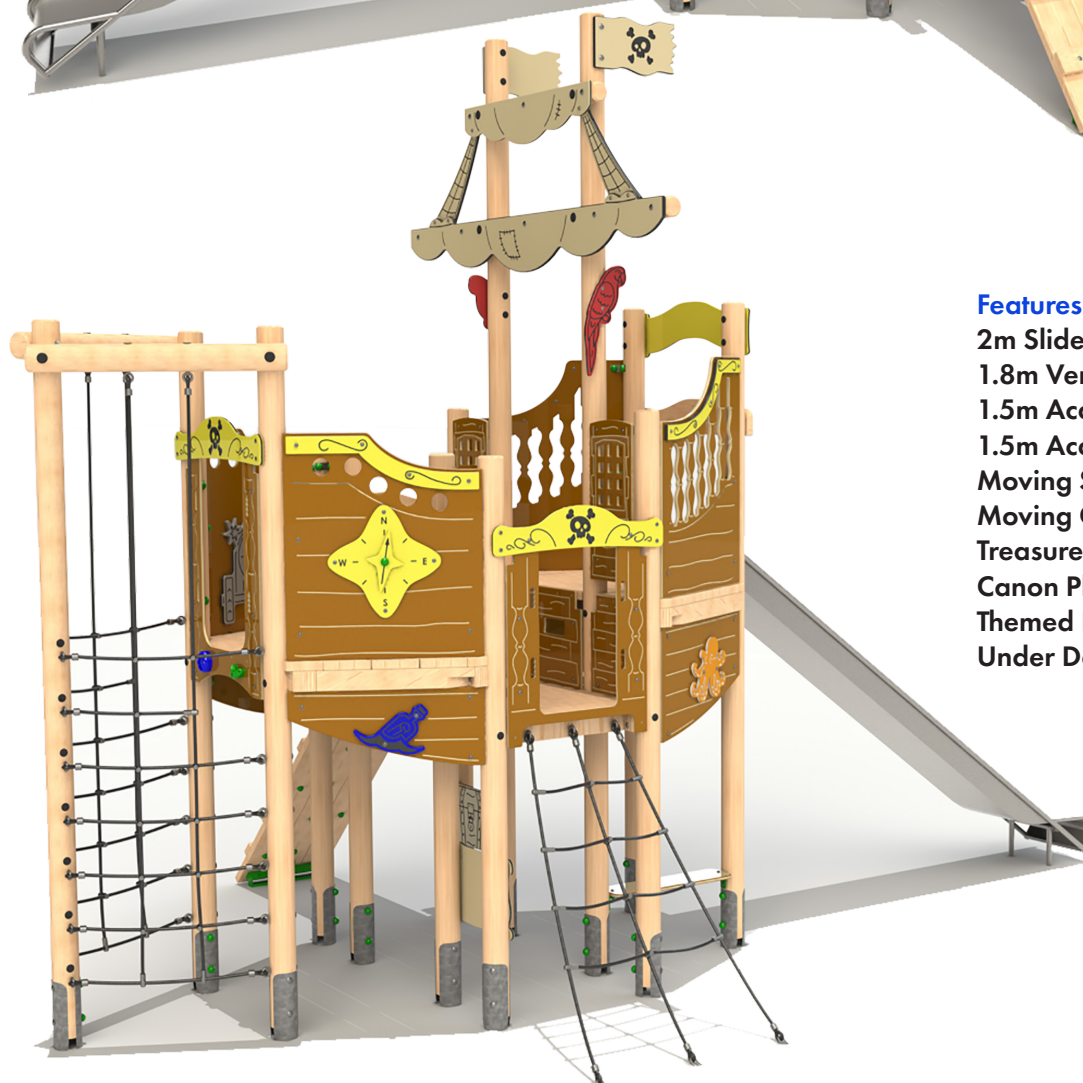

Free Fall Height: 1090mm

Deck Heights: 600 & 900mm

Features:

Access Ramp,
Climbing Panels,
Cargo Net,
Balance Walks,
Step Up Logs,
Treasure Map & Pirate Flags,
Themed HDPE Panels,
Stainless Steel Telescope

Swab The Decks

Product Dimensions

6790mm (L) 4273mm (W) 4874mm (H)

Minimum Surface Area: 49.05m²

10,437mm (L) 7262mm (W)

Free Fall Height: 2000mm

Deck Heights: 1500, 1800 & 2000mm

Features:

- 2m Slide,
- 1.8m Vertical Climbing Nets,
- 1.5m Access Net,
- 1.5m Access Ramp,
- Moving Ships Wheel,
- Moving Compass,
- Treasure Map & Chest,
- Canon Play Panel,
- Themed HDPE Panels,
- Under Deck Bench

Timber Ships

Shiver Me Timbers

Product Dimensions

12,973mm (L) 4082mm (W) 4874mm (H)

Minimum Surface Area: 78.3m²

16,088mm (L) 6928mm (W)

Free Fall Height: 1800mm

Deck Heights: 1200, 1500 & 1800mm