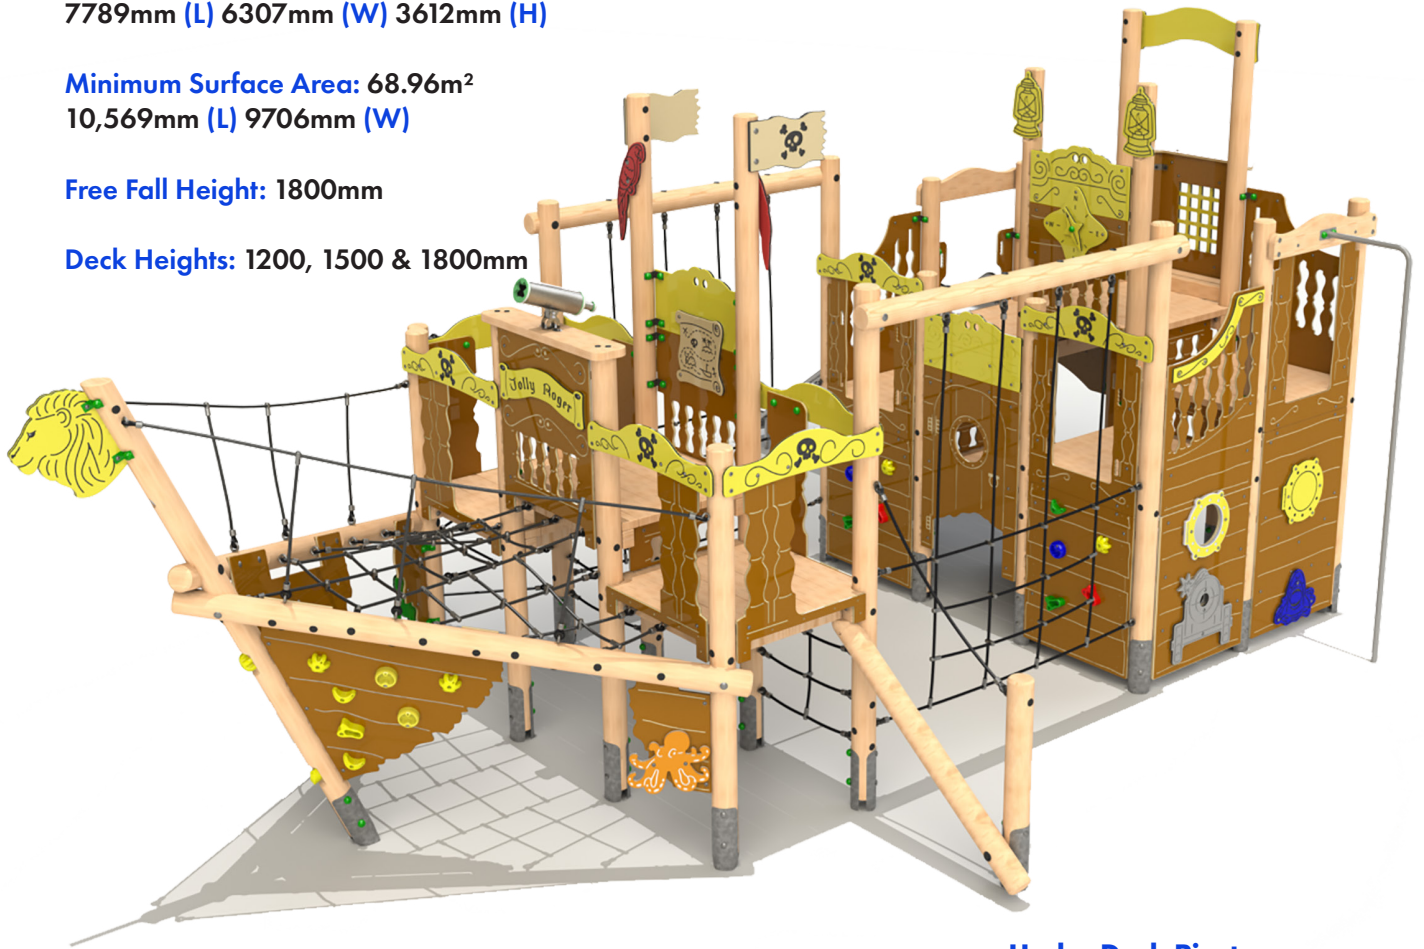

Free Fall Height: 1090mm

Deck Heights: 600 & 900mm

Features:

Access Ramp,
Climbing Panels,
Cargo Net,
Balance Walks,
Step Up Logs,
Treasure Map & Pirate Flags,
Themed HDPE Panels,
Stainless Steel Telescope

Features:

Cannon Play Panels,
Moving Ships Wheel,
Moving Compass,
Treasure Map & Chest,
Themed HDPE Play Panels,
Under Deck Cargo Net,
Under Deck Pirates Details
Stainless Steel Telescope

Features:

1.8m Slide,
1.5m Fireman's Pole,
1.5m Access Ramp,
1.5m Ladder Logs,
1.5m Climbing Wall,
Rope Bridge,
Rope Tunnel,
Climb Net,
Balance Beams,

Bespoke Towers available, enquire for more information.

Walk The Plank

Product Dimensions

7789mm (L) 6307mm (W) 3612mm (H)

Minimum Surface Area: 68.96m²

10,569mm (L) 9706mm (W)

Free Fall Height: 1800mm

Deck Heights: 1200, 1500 & 1800mm

Features:

Traverse Nets,
1.5m Slide,
1.5m Fireman's Pole,
1.2m Climbing Walls,
1.2m T-Rope Climber,
1.2m Ladder Log,
Climbing Panels,
Cargo Net,
Climb Net,
Balance Walks,

Play Balcony,
Cannon Play Panels,
Moving Ships Wheel,
Moving Compass,
Treasure Map & Chest,
Under Deck Pirates Details,
Themed HDPE Panels,
Stainless Steel Telescope