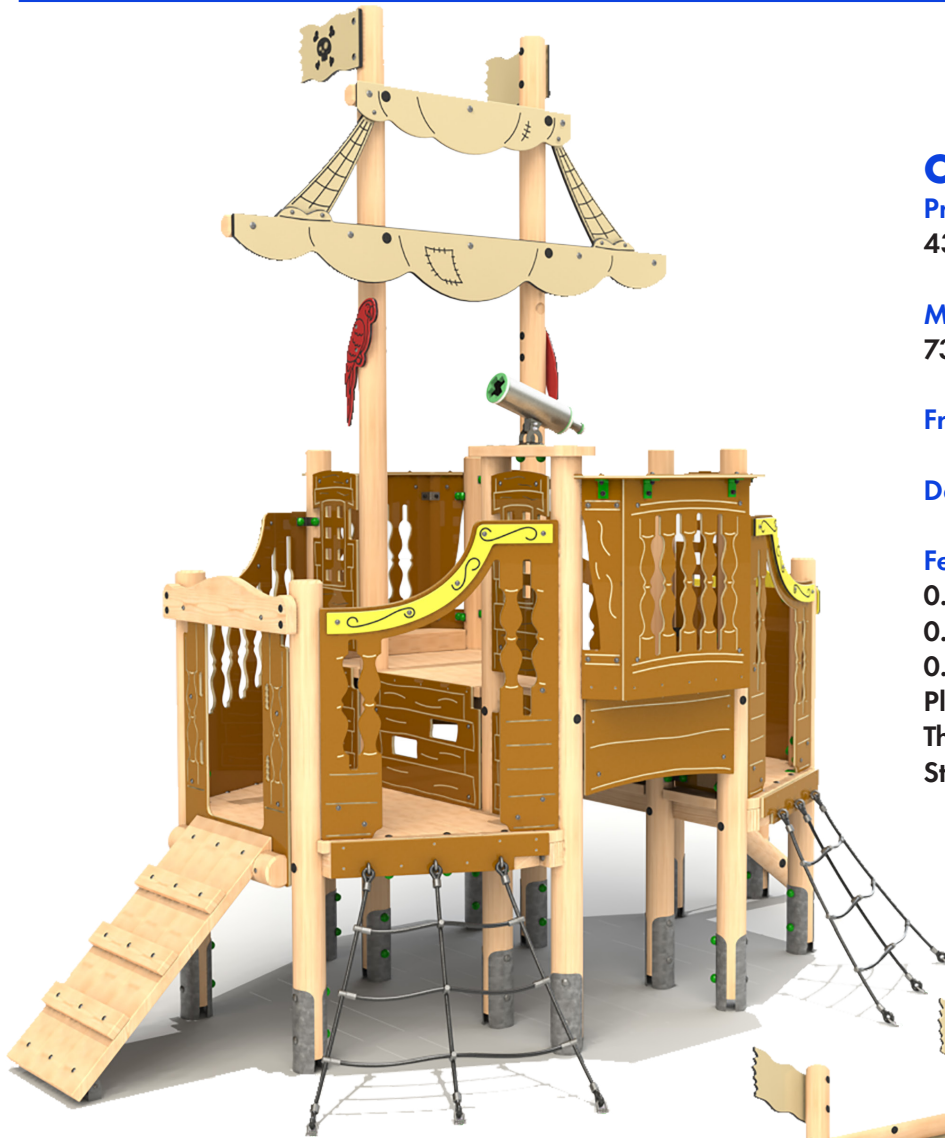

Free Fall Height: 1500mm

Deck Heights: 600, 900, 1200 & 1500mm

Features:

- 1.5m Slide,
- 1.2m Access Net,
- 1.2m Access Steps,
- 1.2m Climbing Wall,
- 1.2m Firemans Pole,
- 0.9m Access Ramp,
- Climbing Panels,
- Cargo Net,
- Balance Walks,
- Step Up Logs,
- Moving Ships Wheel,
- Moving Compass,
- Treasure Map & Pirate Flags,
- Themed HDPE Panels,
- Under Deck Pirates Details
- Stainless Steel Telescope

Bespoke Towers available, enquire for more information.

Crows Nest

Product Dimensions

4388mm (L) 2706mm (W) 4274mm (H)

Minimum Surface Area: 32.72m²

7347mm (L) 5462mm (W)

Free Fall Height: 1500mm

Deck Heights: 900 & 1500mm

Features:

0.9m Access Ramp,
0.9m Access Nets,
0.9m Ladder Log,
Play Balconies,
Themed HDPE,
Stainless Steel Telescope

Crows Nest with Slide

Product Dimensions

4388mm (L) 4826mm (W) 4274mm (H)

Minimum Surface Area: 41.63m²

7347mm (L) 8272mm (W)

Free Fall Height: 1500mm

Deck Heights: 900 & 1500mm

Features:

Crows Nest with Balcony removed and
1.5m Slide added.

Timber Ships

Batten Down The Hatches

Product Dimensions