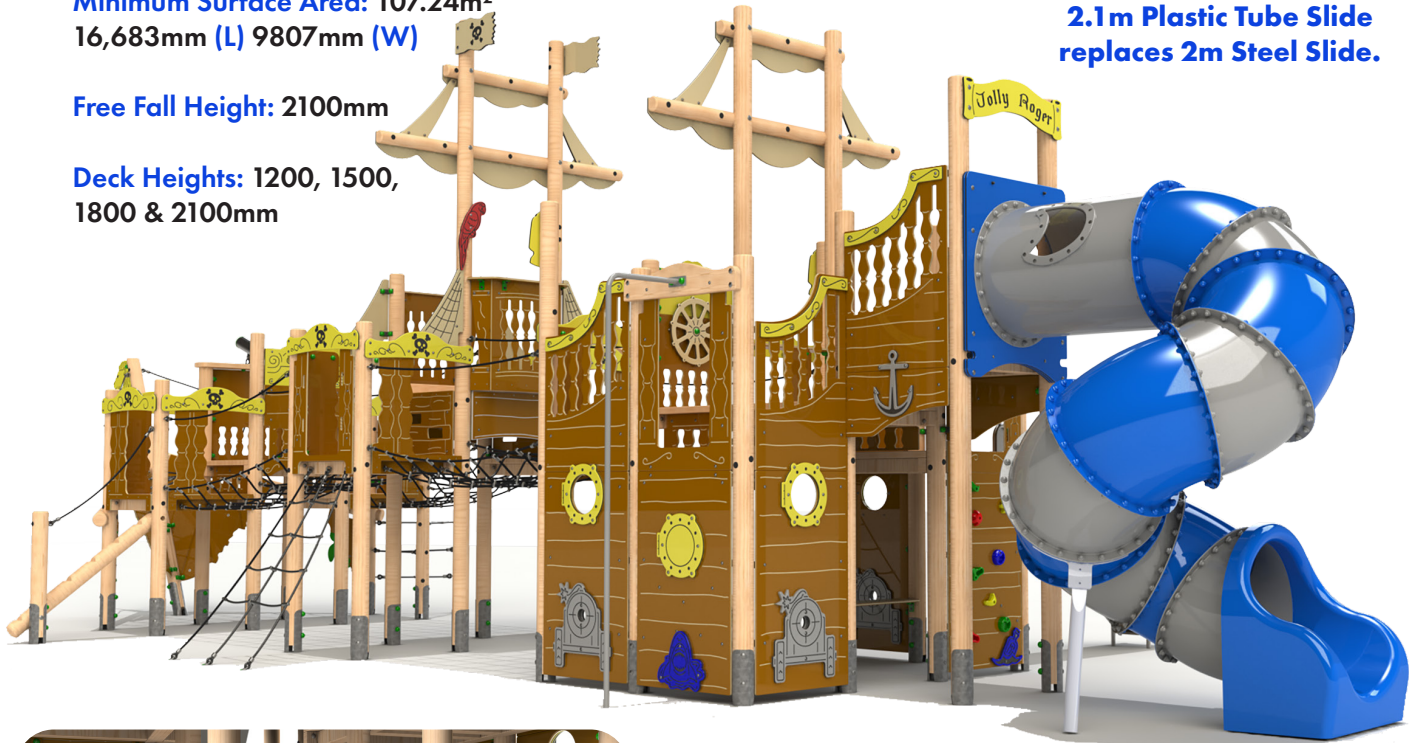

Deck Heights: 1200 & 1500 mm

Features:

- 1.5m Slide,
- 1.2m Access Net,
- 1.2m Access Steps,
- 1.2m Climbing Wall,
- 1.2m Firemans Pole,
- Moving Ships Wheel,
- Moving Compass,
- Themed HDPE Panels,
- Under Deck Pirates Details

Free Fall Height: 2000mm

Deck Heights: 1200, 1500,
1800 & 2100mm

Features:

Traverse Nets,
2m and 1.5m Slides,
1.5m Fireman's Pole,
1.5m Access Net,
1.5m Access Ramp,
1.5m Climbing Walls,
1.2m T-Rope Climber,
1.2m Ladder Log,
Climbing Panels,
Cargo Net,
Balance Walks,
Play Balconies,
Cannon Play Panels,
Moving Ships Wheel,
Moving Compass,
Treasure Map & Chest,
Under Deck Pirates Details,
Themed HDPE Panels,
Stainless Steel Telescope

Bespoke Towers available, enquire for more information.

Timber Ships

All Hands On Deck with Tube Slide

Product Dimensions

13,692mm (L) 6307mm (W) 4874mm (H)

Minimum Surface Area: 107.24m²

16,683mm (L) 9807mm (W)

Free Fall Height: 2100mm

Deck Heights: 1200, 1500,
1800 & 2100mm

2.1m Plastic Tube Slide
replaces 2m Steel Slide.

Under Deck Pirate
Themed HDPE Details

Steel feet as standard.

The ability to offer unrivalled value for money whilst still ensuring exceptional quality and longevity is key. The Timber Ships range accommodates all ages, budgets and play scheme sizes.