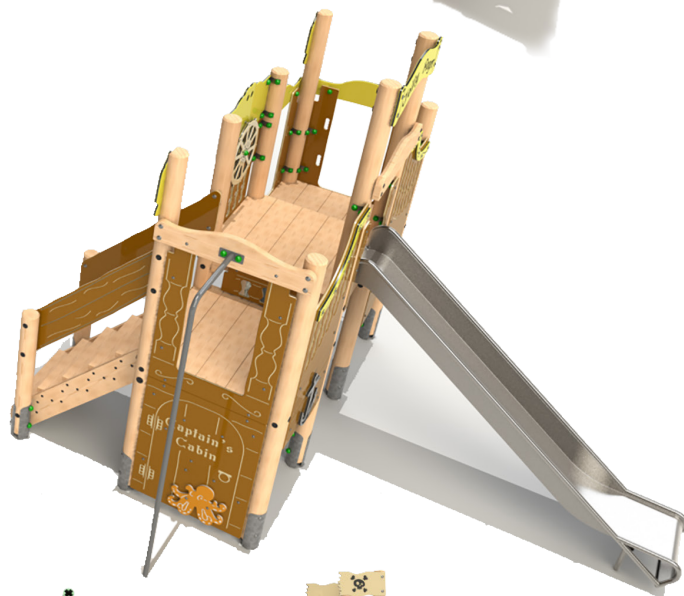

Timber Ships

Batten Down The Hatches

Product Dimensions

14,821mm (L) 4388mm (W) 4284mm (H)

Minimum Surface Area: 95.13m²

17,963mm (L) 7347mm (W)

Free Fall Height: 1500mm

Deck Heights: 600, 900, 1200 & 1500mm

Features:

- 1.5m Slide,
- 1.2m Access Net,
- 1.2m Access Steps,
- 1.2m Climbing Wall,
- 1.2m Firemans Pole,
- 0.9m Access Ramp,
- 0.9m Access Nets,
- 0.9m Ladder Log,
- Play Balconies,
- Climbing Panels,
- Cargo Net,
- Balance Walks,
- Step Up Logs,

- Moving Ships Wheel,
- Moving Compass,
- Treasure Map & Pirate Flags,
- Themed HDPE Panels,
- Under Deck Pirates Details
- Stainless Steel Telescope

Ships Stern

Crows Nest

Ships Bow

Bespoke Towers available, enquire for more information.