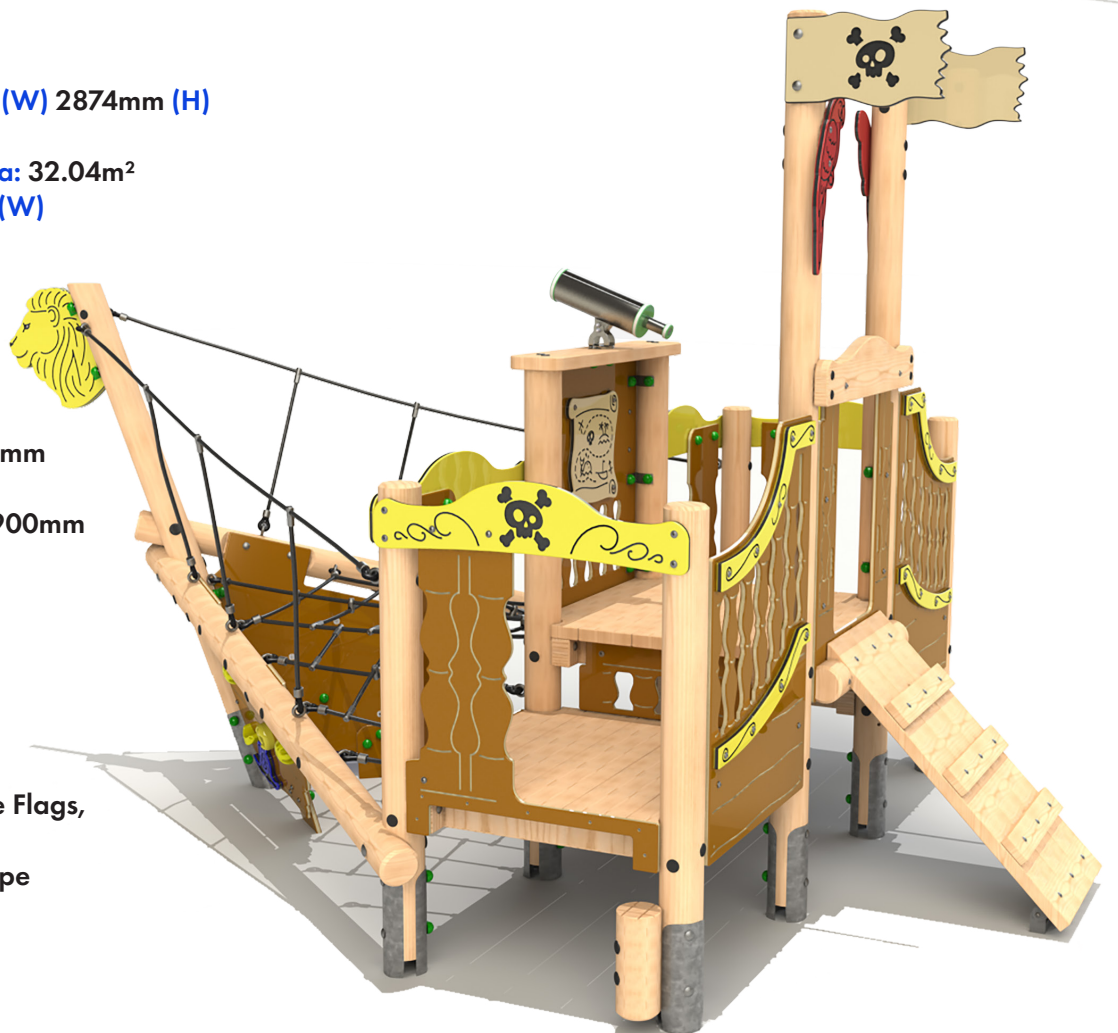

Timber Ships

RST PLAY

Timber Ships

Ships Bow

Product Dimensions

4475mm (L) 3009mm (W) 2874mm (H)

Minimum Surface Area: 32.04m²

7146mm (L) 6008mm (W)

Free Fall Height: 1090mm

Deck Heights: 600 & 900mm

Features:

Access Ramp,
Climbing Panels,
Cargo Net,
Balance Walks,
Step Up Logs,
Treasure Map & Pirate Flags,
Themed HDPE Panels,
Stainless Steel Telescope

Bespoke Towers available, enquire for more information.

Timber Ships

Ships Stern

Product Dimensions

4181 mm (L) 4281 mm (W) 3078 mm (H)

Minimum Surface Area: 37.47m²

7755 mm (L) 7153 mm (W)

Free Fall Height: 1500 mm

Deck Heights: 1200 & 1500 mm

Features:

- 1.5m Slide,
- 1.2m Access Net,
- 1.2m Access Steps,
- 1.2m Climbing Wall,
- 1.2m Firemans Pole,
- Moving Ships Wheel,
- Moving Compass,
- Themed HDPE Panels,
- Under Deck Pirates Details