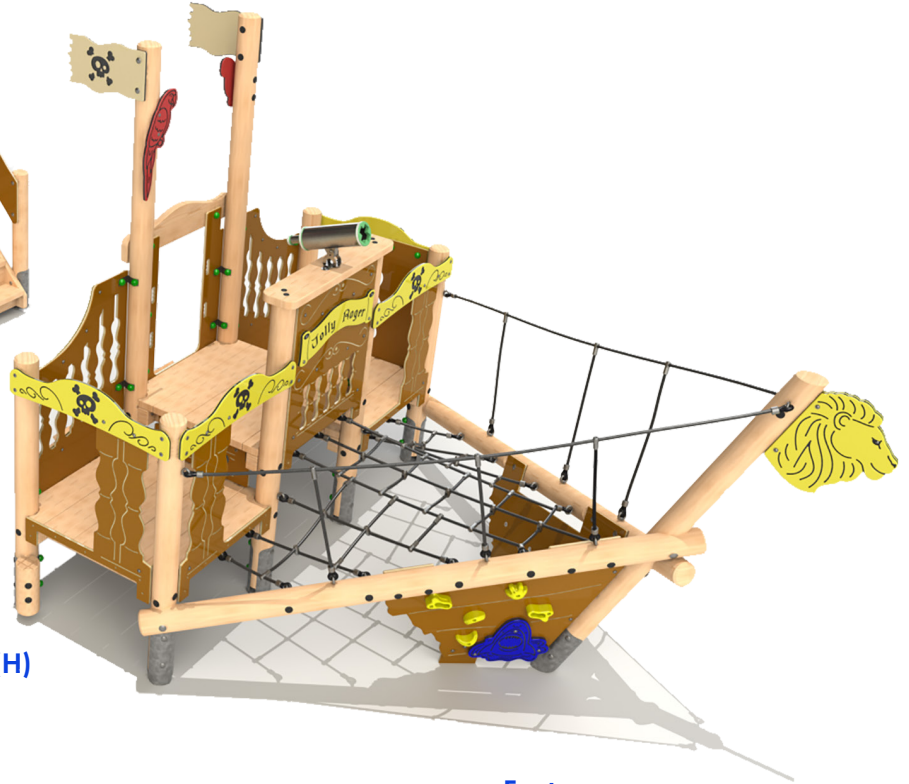

Bespoke Towers available, enquire for more information.

Timber Ships

Ships Stern

Product Dimensions

4181 mm (L) 4281 mm (W) 3078 mm (H)

Minimum Surface Area: 37.47m²

7755 mm (L) 7153 mm (W)

Free Fall Height: 1500 mm

Deck Heights: 1200 & 1500 mm

Features:

- 1.5m Slide,
- 1.2m Access Net,
- 1.2m Access Steps,
- 1.2m Climbing Wall,
- 1.2m Firemans Pole,
- Moving Ships Wheel,
- Moving Compass,
- Themed HDPE Panels,
- Under Deck Pirates Details

Under Deck Pirate Themed HDPE Details

Steel feet as standard.

Timber Ships

Weigh Anchor

Product Dimensions

10,261mm (L) 4181mm (W) 3078mm (H)

Minimum Surface Area: 66.21m²

13,402mm (L) 7153mm (W)

Free Fall Height: 1500mm

Deck Heights: 600, 900, 1200 & 1500mm

Features:

- 1.5m Slide,
- 1.2m Access Net,
- 1.2m Access Steps,
- 1.2m Climbing Wall,
- 1.2m Firemans Pole,
- 0.9m Access Ramp,
- Climbing Panels,
- Cargo Net,
- Balance Walks,
- Step Up Logs,
- Moving Ships Wheel,
- Moving Compass,
- Treasure Map & Pirate Flags,
- Themed HDPE Panels,
- Under Deck Pirates Details
- Stainless Steel Telescope