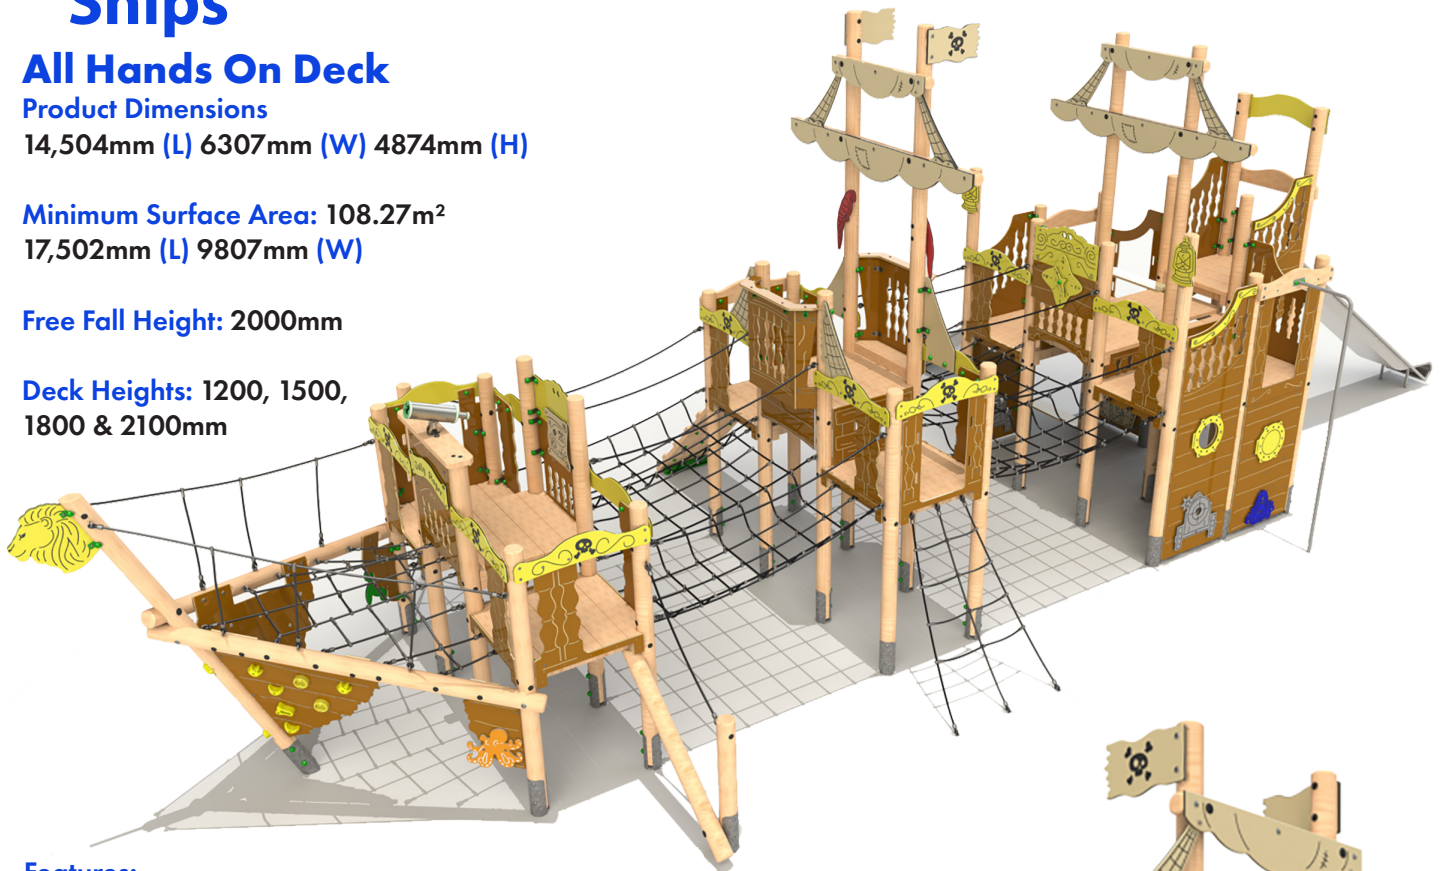

Free Fall Height: 1090mm

Deck Heights: 600 & 900mm

Features:

Access Ramp,
Climbing Panels,
Cargo Net,
Balance Walks,
Step Up Logs,
Treasure Map & Pirate Flags,
Themed HDPE Panels,
Stainless Steel Telescope

Features:

Traverse Nets,
1.5m Slide,
1.5m Fireman's Pole,
1.2m Climbing Walls,
1.2m T-Rope Climber,
1.2m Ladder Log,
Climbing Panels,
Cargo Net,
Climb Net,
Balance Walks,

Play Balcony,
Cannon Play Panels,
Moving Ships Wheel,
Moving Compass,
Treasure Map & Chest,
Under Deck Pirates Details,
Themed HDPE Panels,
Stainless Steel Telescope

Under Deck Pirate Themed HDPE Details

Steel feet as standard.

Timber Ships

All Hands On Deck

Product Dimensions

14,504mm (L) 6307mm (W) 4874mm (H)

Minimum Surface Area: 108.27m²

17,502mm (L) 9807mm (W)

Free Fall Height: 2000mm

Deck Heights: 1200, 1500,
1800 & 2100mm

Features:

Traverse Nets,
2m and 1.5m Slides,
1.5m Fireman's Pole,
1.5m Access Net,
1.5m Access Ramp,
1.5m Climbing Walls,
1.2m T-Rope Climber,
1.2m Ladder Log,
Climbing Panels,
Cargo Net,
Balance Walks,
Play Balconies,
Cannon Play Panels,
Moving Ships Wheel,
Moving Compass,
Treasure Map & Chest,
Under Deck Pirates Details,
Themed HDPE Panels,
Stainless Steel Telescope